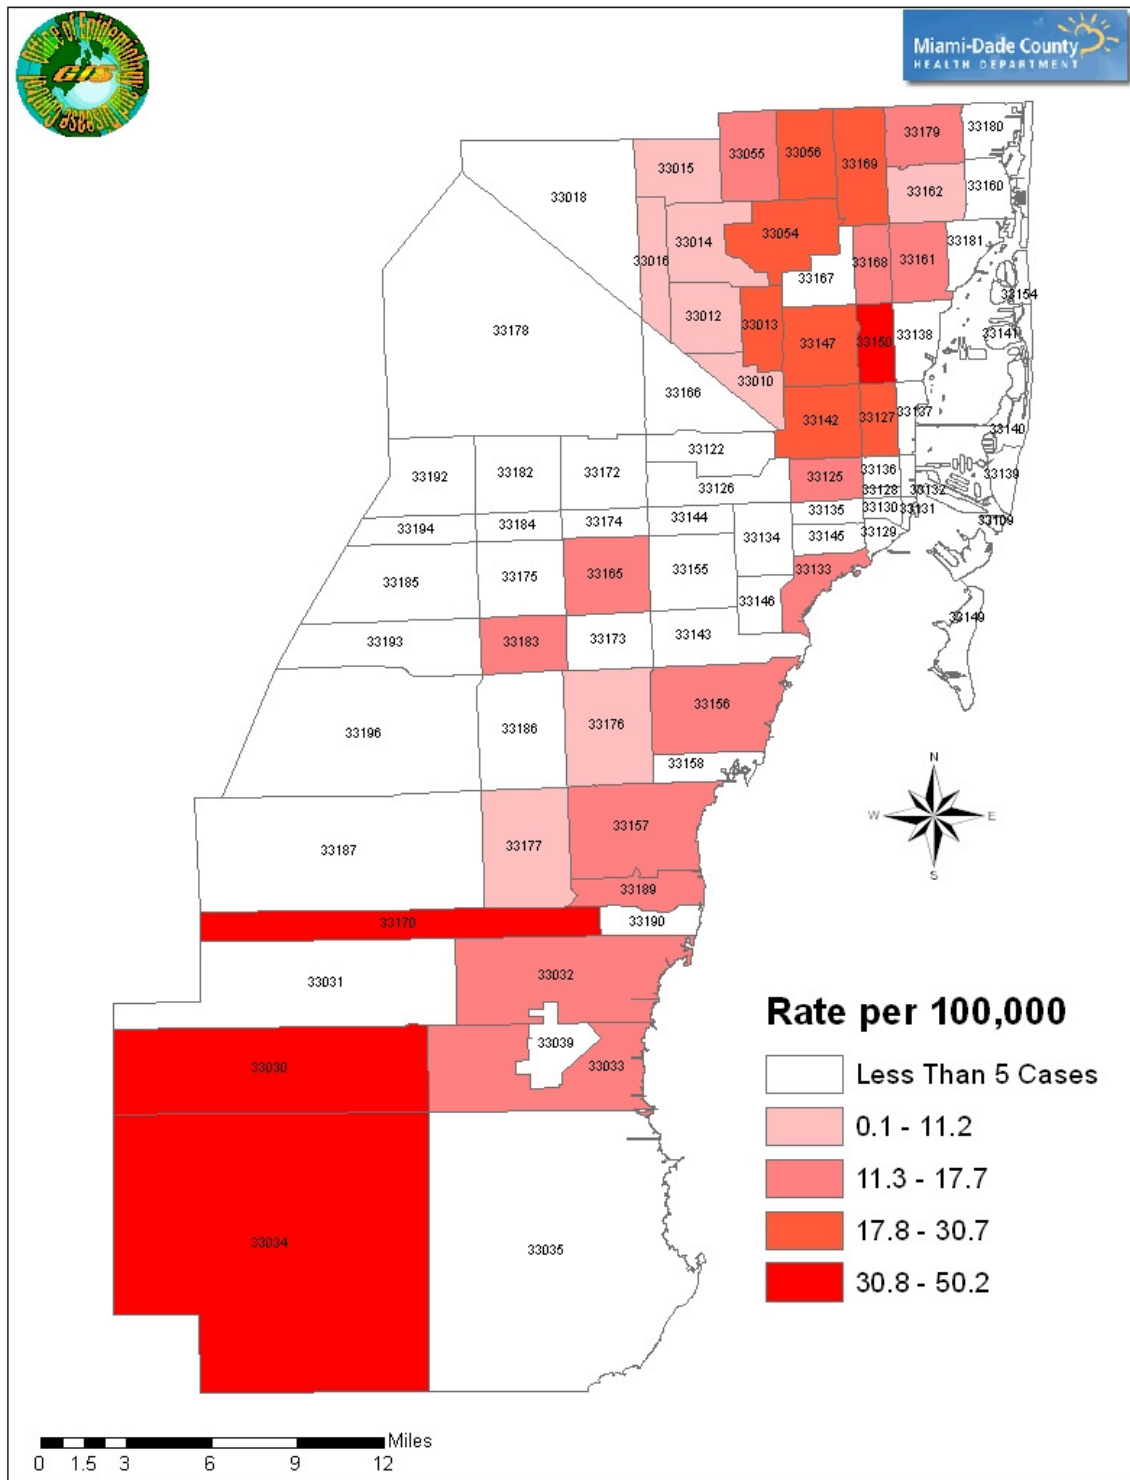

All Cause Injury Mortality, Residents Age 0-17, 2004-2006

The areas of the county with the highest all-cause child injury mortality rates based on a minimum of 5 deaths over the 3-year period 2004-2006 were:

1. The zip codes 33030 and 33034 which represents Florida City and sections of Homestead.
2. The zip codes 33150 and 33127 which represents Pinewood and sections of Little Haiti and Model City.
3. The zip code 33013 which represents sections of Hialeah

**All-Cause Injury Mortality Rate by Zip Code of Residence
Residents Aged 0-17 Years
3-Yr Avg Rate/100,000, Miami-Dade Co., FL 2004-2006**

All Cause Injury Mortality by Zip Code of Residence Residents Age 0-17, 2004-2006