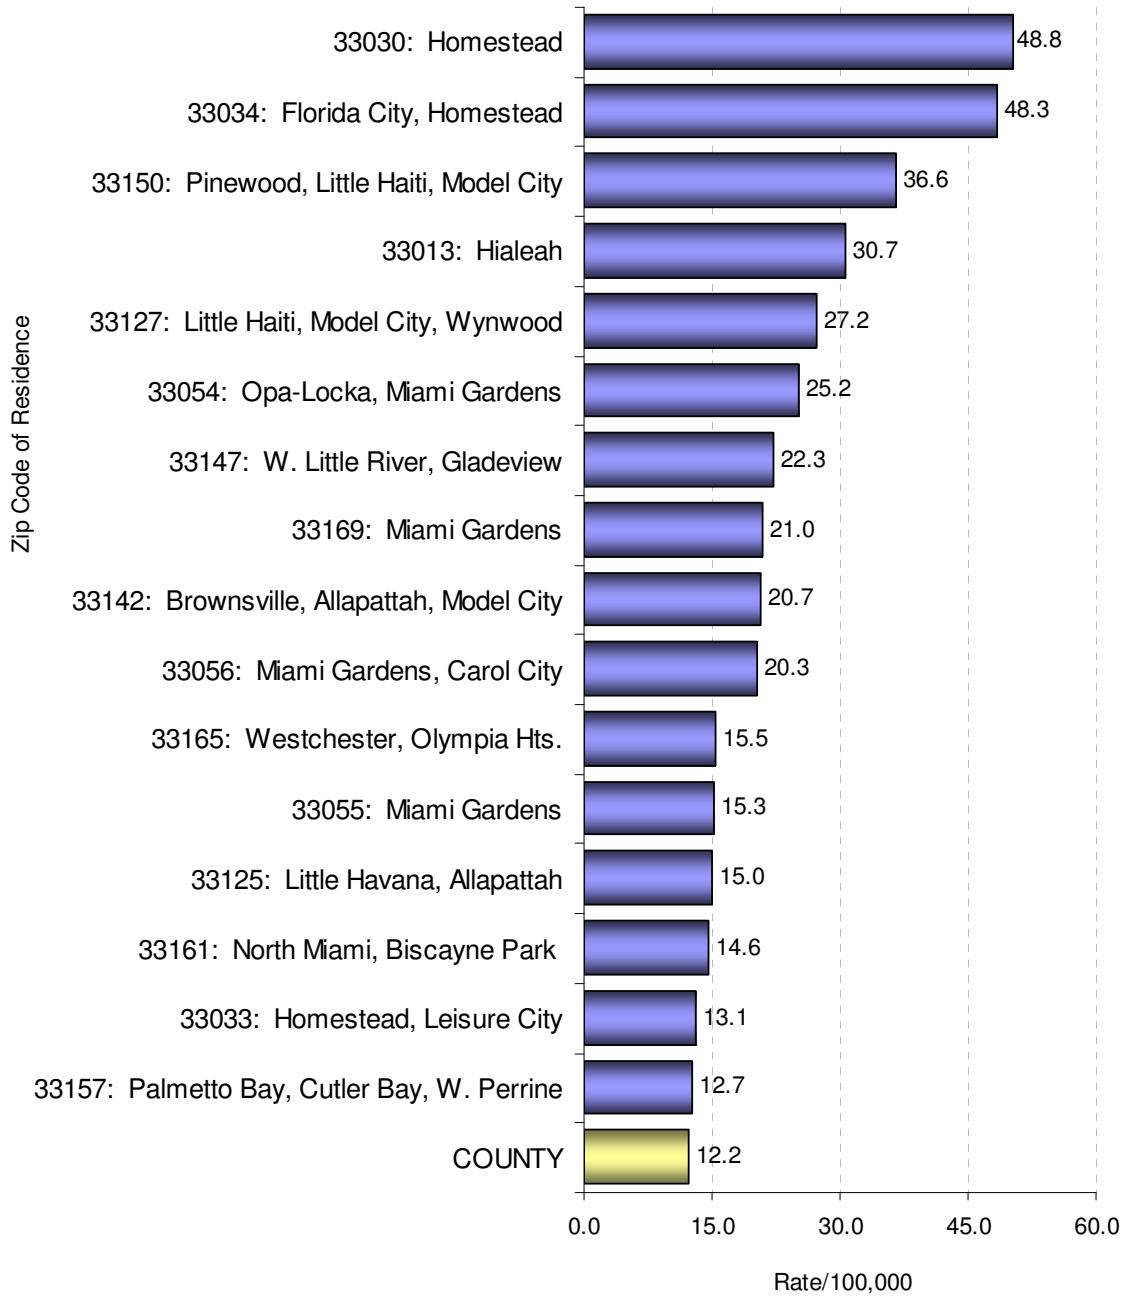

All Cause Injury Mortality, Residents Age 0-17, 2004-2006

The areas of the county with the highest all-cause child injury mortality rates based on a minimum of 5 deaths over the 3-year period 2004-2006 were:

1. The zip codes 33030 and 33034 which represents Florida City and sections of Homestead.
2. The zip codes 33150 and 33127 which represents Pinewood and sections of Little Haiti and Model City.
3. The zip code 33013 which represents sections of Hialeah

**All-Cause Injury Mortality Rate by Zip Code of Residence
Residents Aged 0-17 Years
3-Yr Avg Rate/100,000, Miami-Dade Co., FL 2004-2006**

All Cause Injury Mortality by Zip Code of Residence Residents Age 0-17, 2004-2006