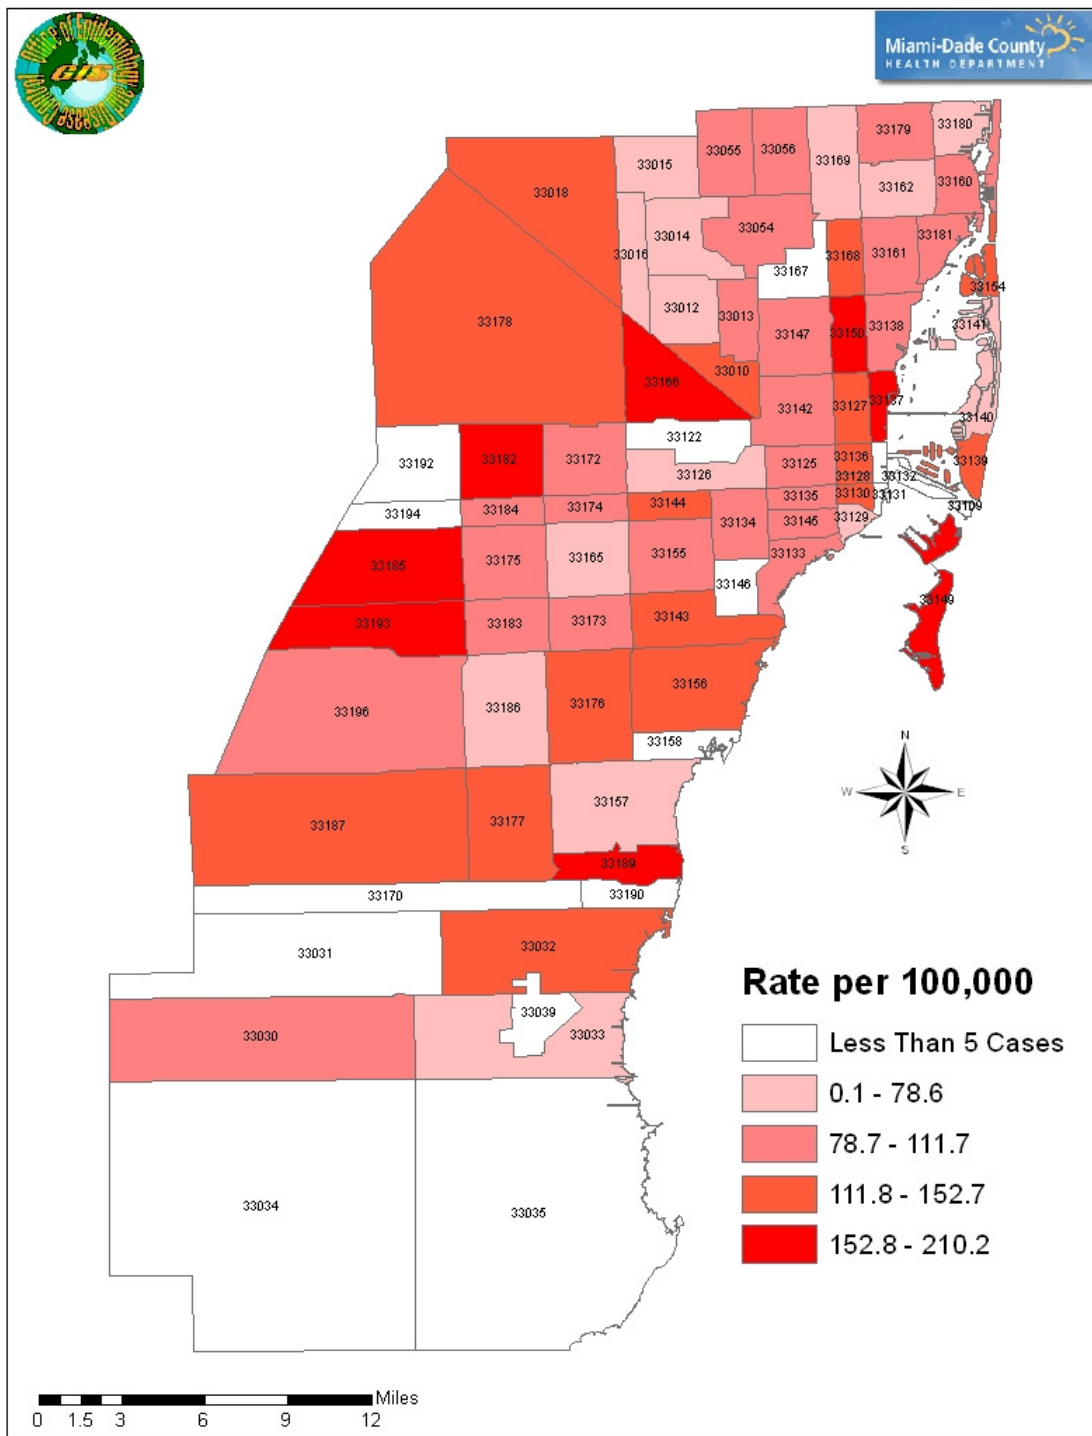

All Cause Injury Mortality, Residents Age 65 and Older, 2004-2006

The areas of the county with the highest all-cause elderly injury mortality rates based on a minimum of 5 deaths over the 3-year period 2004-2006 were:

1. The zip code 33149 which represents Key Biscayne.
2. The zip code 33137 which represents Upper East Side, Wynwood and sections of Little Haiti.
3. The zip codes 33185 and 33193 represents areas of unincorporated Miami-Dade west of Tamiami and Kendale Lakes.
4. The zip code 33166 which represents Miami Springs.

Source: Death Certificates, Office of Vital Statistics, FL Dept. of Health

**All-Cause Injury Mortality Rate by Zip Code of Residence
Residents Aged 65 Years and Older
3-Yr Avg Rate/100,000, Miami-Dade Co. , FL 2004-2006**