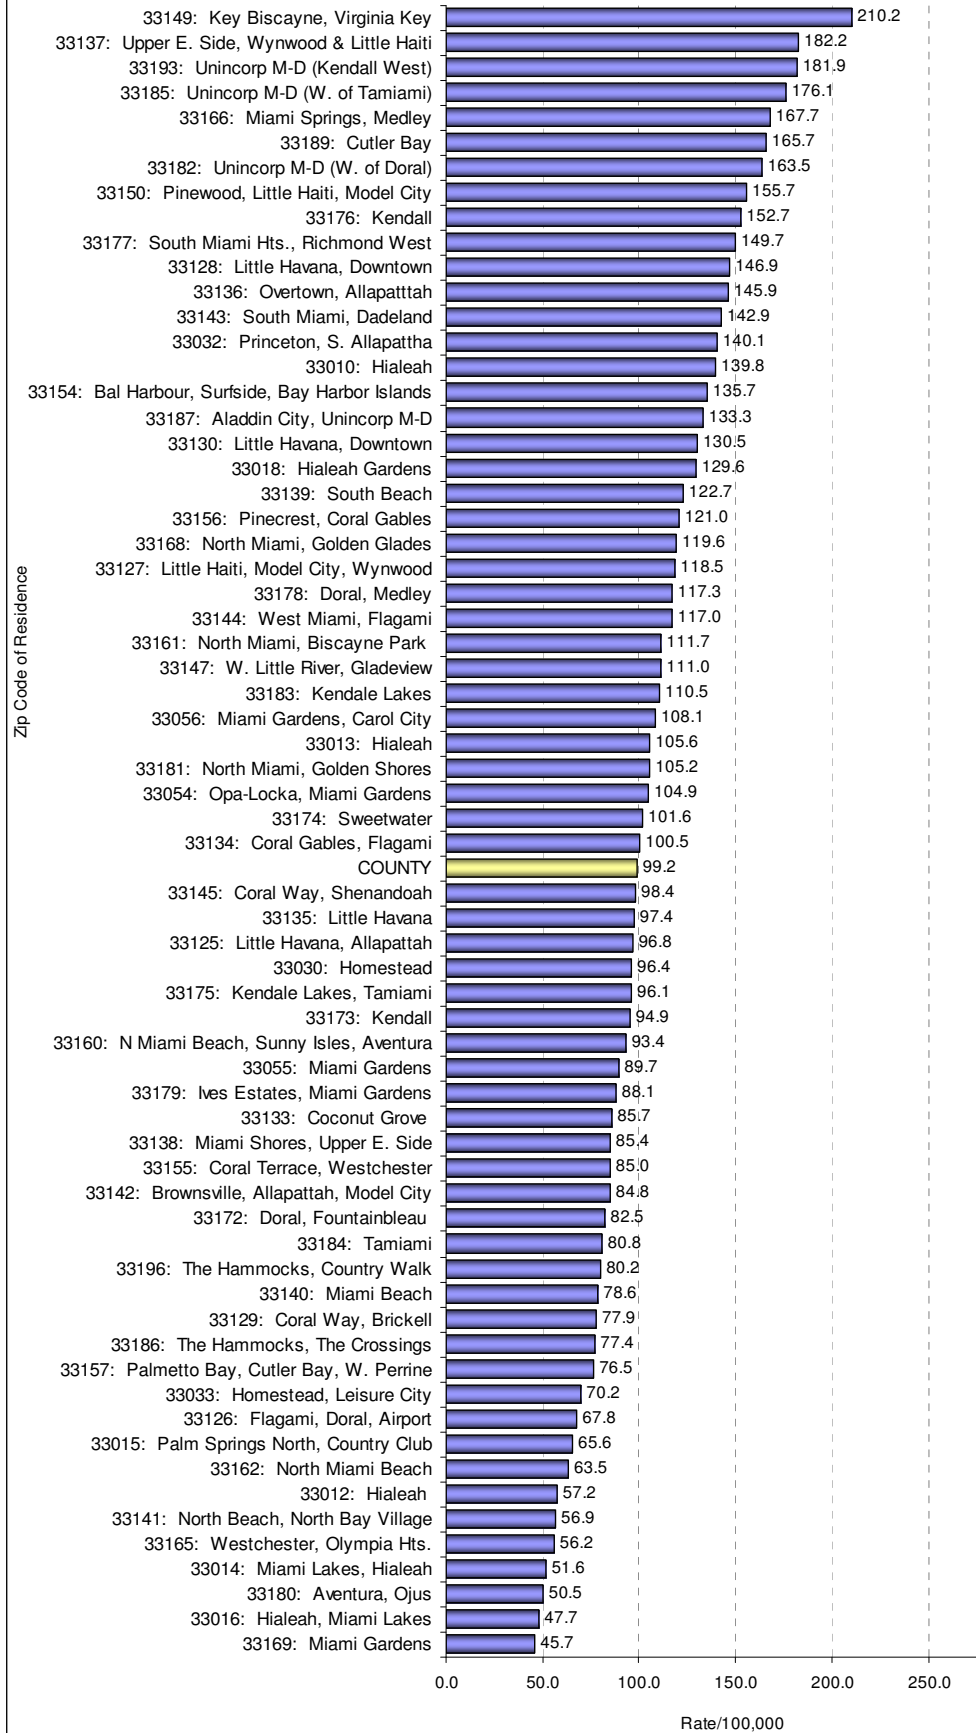

**All-Cause Injury Mortality Rate by Zip Code of Residence
Residents Aged 65 Years and Older
3-Yr Avg Rate/100,000, Miami-Dade Co. , FL 2004-2006**

All Cause Injury Mortality by Zip Code of Residence Residents Age 65 and Older, 2004-2006

Communities within Zip Code	2004 deaths	2005 deaths	2006 deaths	2004-06 Avg Rate/100,000	Rank
33149: Key Biscayne, Virginia Key	1	5	5	210.2	1
33137: Upper E. Side, Wynwood & Little Haiti	3	7	2	182.2	2
33193: Unincorp M-D (Kendall West)	9	3	5	181.9	3
33185: Unincorp M-D (W. of Tamiami)	4	1	3	176.1	4
33166: Miami Springs, Medley	5	5	4	167.7	5
33189: Cutler Bay	3	4	4	165.7	6
33182: Unincorp M-D (W. of Doral)	2	2	2	163.5	7
33150: Pinewood, Little Haiti, Model City	7	5	1	155.7	8
33176: Kendall	8	13	6	152.7	9
33177: South Miami Hts., Richmond West	3	8	6	149.7	10
33128: Little Havana, Downtown	2	1	3	146.9	11
33136: Overtown, Allapattah	2	3	1	145.9	12
33143: South Miami, Dadeland	5	8	5	142.9	13
33032: Princeton, S. Allapattah	1	2	3	140.1	14
33010: Hialeah	10	15	14	139.8	15
33154: Bal Harbour, Surfside, Bay Harbor Islands	2	5	9	135.7	16
33187: Aladdin City, Unincorp M-D	3	0	2	133.3	17
33130: Little Havana, Downtown	7	5	4	130.5	18
33018: Hialeah Gardens	4	7	3	129.6	19
33139: South Beach	9	9	11	122.7	20
33156: Pinecrest, Coral Gables	4	7	3	121.0	21
33168: North Miami, Golden Glades	1	3	4	119.6	22
33127: Little Haiti, Model City, Wynwood	3	4	5	118.5	23
33178: Doral, Medley	1	2	2	117.3	24
33144: West Miami, Flagami	9	7	7	117.0	25
33161: North Miami, Biscayne Park	7	9	2	111.7	26
33147: W. Little River, Gladeview	6	8	5	111.0	27
33183: Kendale Lakes	5	5	5	110.5	28
33056: Miami Gardens, Carol City	2	1	6	108.1	29
33013: Hialeah	11	6	6	105.6	30
33181: North Miami, Golden Shores	0	5	2	105.2	31
33054: Opa-Locka, Miami Gardens	4	5	1	104.9	32
33174: Sweetwater	2	8	7	101.6	33
33134: Coral Gables, Flagami	7	6	9	100.5	34
COUNTY	312	343	316	99.2	
33145: Coral Way, Shendoah	6	7	6	98.4	35
33135: Little Havana	13	6	5	97.4	36
33125: Little Havana, Allapattah	9	9	11	96.8	37
33030: Homestead	4	1	1	96.4	38
33175: Kendale Lakes, Tamiami	2	12	9	96.1	39
33173: Kendall	6	6	4	94.9	40
33160: N Miami Beach, Sunny Isles, Aventura	17	9	5	93.4	41
33055: Miami Gardens	3	5	5	89.7	42
33179: Ives Estates, Miami Gardens	5	4	8	88.1	43
33133: Coconut Grove	4	6	3	85.7	44
33138: Miami Shores, Upper E. Side	5	0	4	85.4	45
33155: Coral Terrace, Westchester	9	9	6	85.0	46
33142: Brownsville, Allapattah, Model City	8	5	5	84.8	47
33172: Doral, Fountainbleau	4	3	6	82.5	48
33184: Tamiami	2	3	2	80.8	49
33196: The Hammocks, Country Walk	4	1	1	80.2	50
33140: Miami Beach	2	5	5	78.6	51
33129: Coral Way, Brickell	0	3	2	77.9	52
33186: The Hammocks, The Crossings	3	6	3	77.4	53
33157: Palmetto Bay, Cutler Bay, W. Perrine	4	6	6	76.5	54
33033: Homestead, Leisure City	1	1	4	70.2	55
33126: Flagami, Doral, Airport	6	6	6	67.8	56
33015: Palm Springs North, Country Club	1	6	1	65.6	57
33162: North Miami Beach	2	4	3	63.5	58
33012: Hialeah	8	7	12	57.2	59
33141: North Beach, North Bay Village	2	4	4	56.9	60
33165: Westchester, Olympia Hts.	9	8	4	56.2	61
33014: Miami Lakes, Hialeah	4	3	1	51.6	62
33180: Aventura, Ojus	2	3	7	50.5	63
33016: Hialeah, Miami Lakes	3	0	4	47.7	64
33169: Miami Gardens	2	3	0	45.7	65
33031: Naranja, Redland	2	0	1	*	
33034: Florida City, Homestead	0	1	1	*	
33035: Homestead	2	0	0	*	
33109: Fisher Island	0	0	0	*	
33122: Doral, Unincorp M-D (W. of Airport)	0	0	0	#	
33131: Downtown	0	2	1	*	
33132: Downtown, Watson Island, Miami Port	1	0	0	*	
33146: Coral Gables, UM	0	1	3	*	
33158: Palmetto Bay	0	0	1	*	
33167: Westview, North Miami	1	1	1	*	
33170: Goulds, Silver Palm	0	0	0	*	
33190: Cutler Bay	1	1	2	*	
33192: Unincorp M-D (W. of Tamiami)	0	0	0	#	
33194: Unincorp M-D (W. of Tamiami)	0	0	0	#	
Unknown	3	2	6		

* Rates not calculated for zip codes that experienced fewer than 5 deaths over the 3-year period

Population data not available for the three years 2004-2006