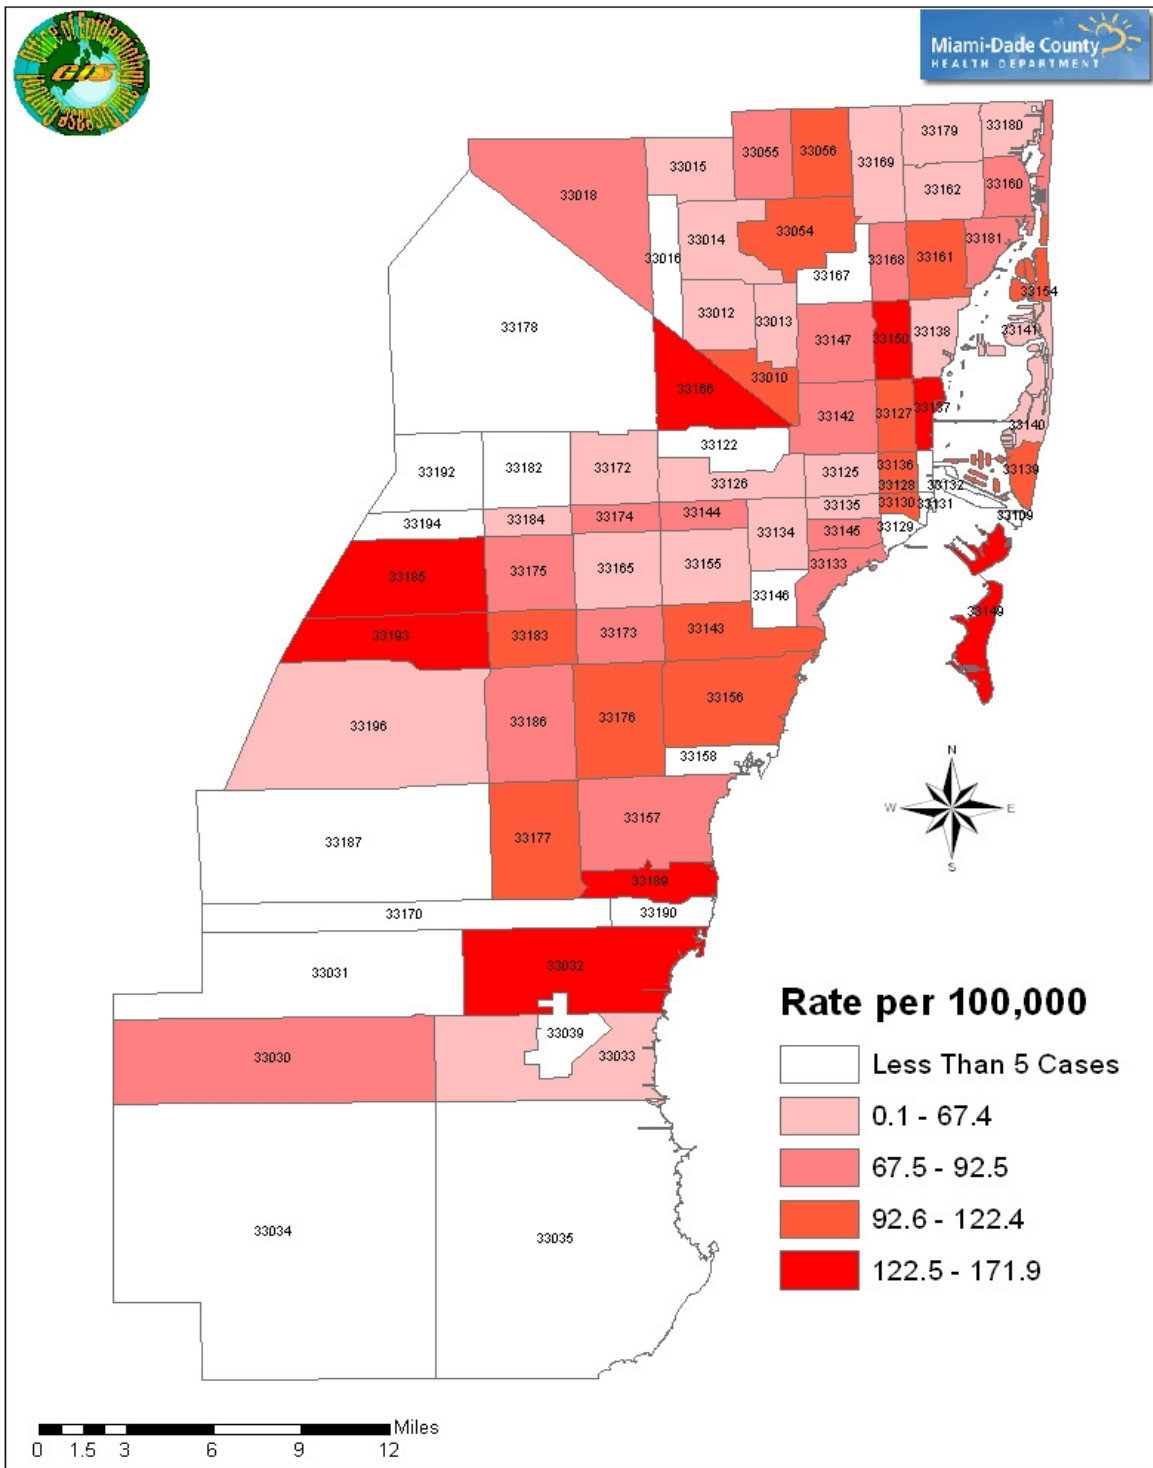

## Unintentional Injury Mortality, Residents Age 65 and Older, 2004-2006

The areas of the county with the highest elderly unintentional injury mortality rates based on a minimum of 5 deaths over the 3-year period 2004-2006 were:

1. The zip code 33149 which represents Key Biscayne.
2. The zip code 33193 which represents unincorporated Miami-Dade west of Kendale Lakes.
3. The zip code 33150 which represents Pinewood and sections of Little Haiti and Model City.
4. The zip code 33032 which represents Princeton and South Allapattaha.

**Unintentional Injury Rate by Zip Code of Residence  
Residents Aged 65 Years and Older  
3-Yr Avg Rate/100,000, Miami-Dade Co., FL 2004-2006**