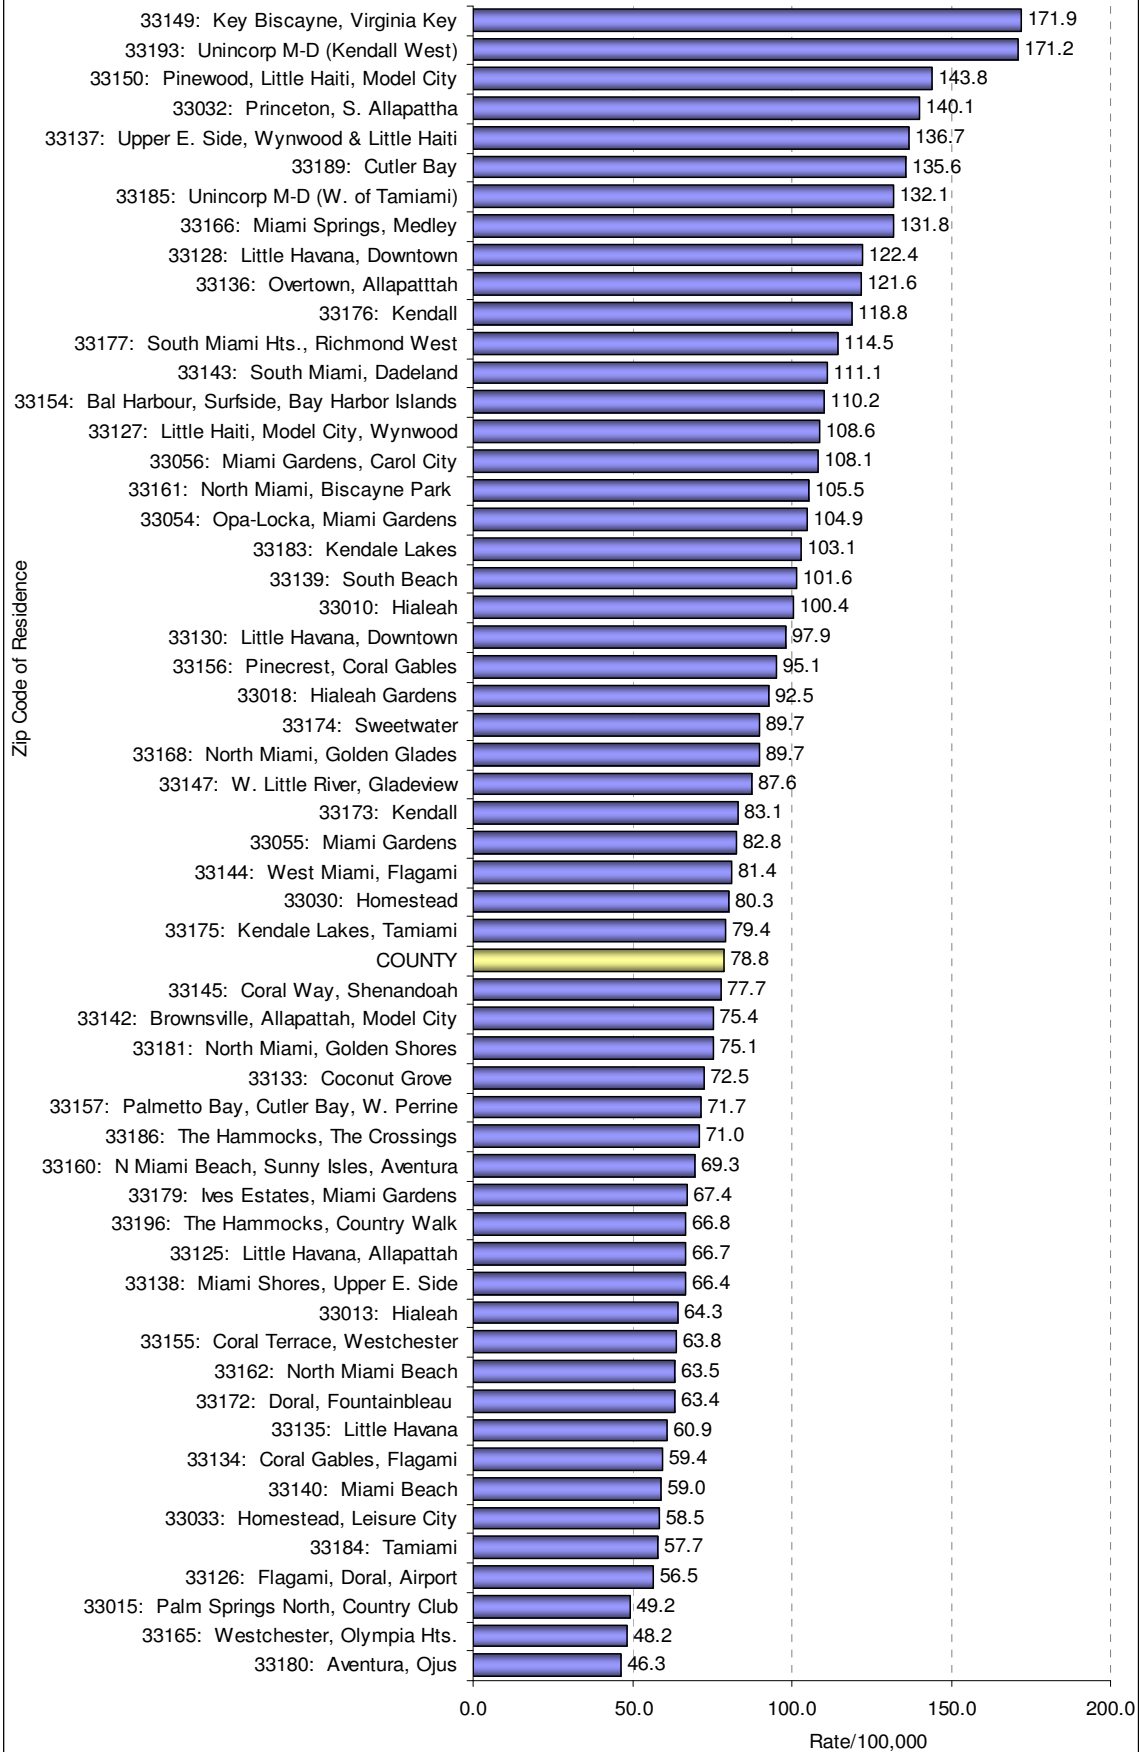

## Unintentional Injury Mortality, Residents Age 65 and Older, 2004-2006

The areas of the county with the highest elderly unintentional injury mortality rates based on a minimum of 5 deaths over the 3-year period 2004-2006 were:

1. The zip code 33149 which represents Key Biscayne.
2. The zip code 33193 which represents unincorporated Miami-Dade west of Kendale Lakes.
3. The zip code 33150 which represents Pinewood and sections of Little Haiti and Model City.
4. The zip code 33032 which represents Princeton and South Allapattaha.

**Unintentional Injury Rate by Zip Code of Residence  
Residents Aged 65 Years and Older  
3-Yr Avg Rate/100,000, Miami-Dade Co., FL 2004-2006**