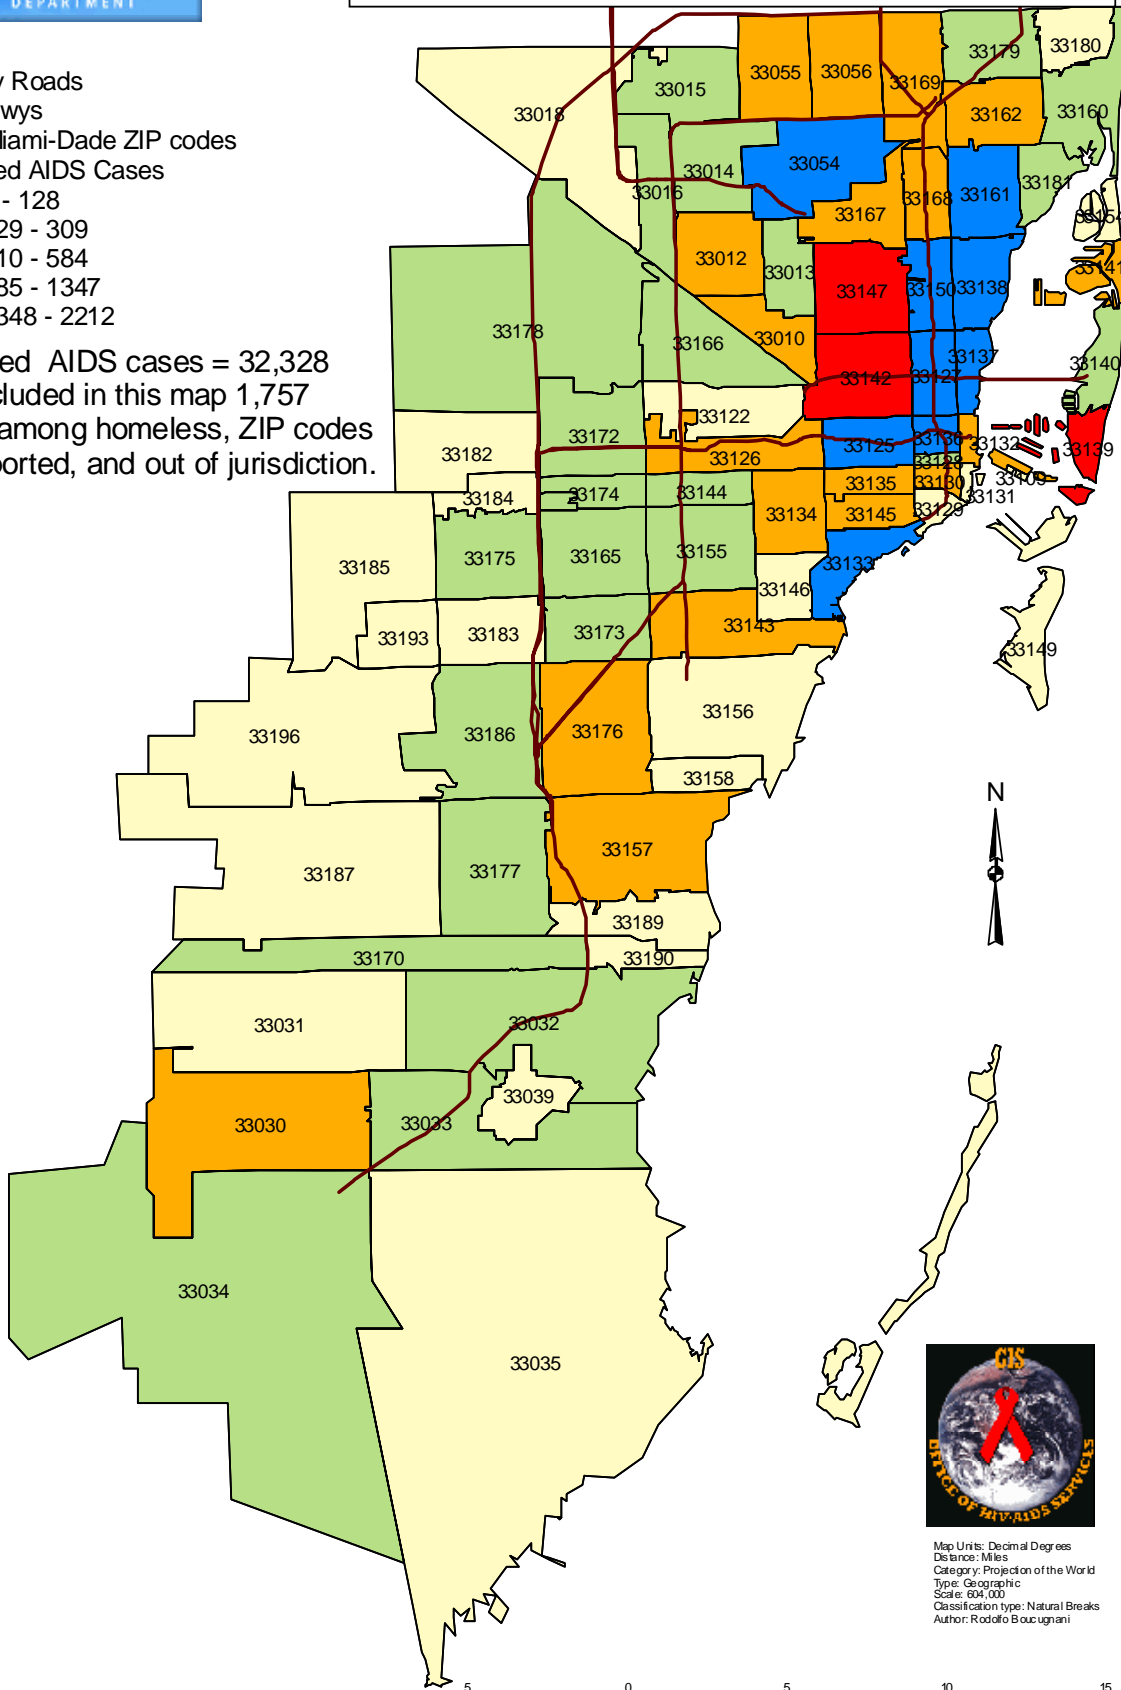

Miami-Dade County Reported AIDS cases through 2009

1. Primary Roads
   Hwys
   Miami-Dade ZIP codes
   Reported AIDS Cases
2. 1 - 128
   - 129 - 309
   - 310 - 584
   - 585 - 1347
   - 1348 - 2212

Reported AIDS cases = 32,328
No included in this map 1,757
cases among homeless, ZIP codes
not reported, and out of jurisdiction.