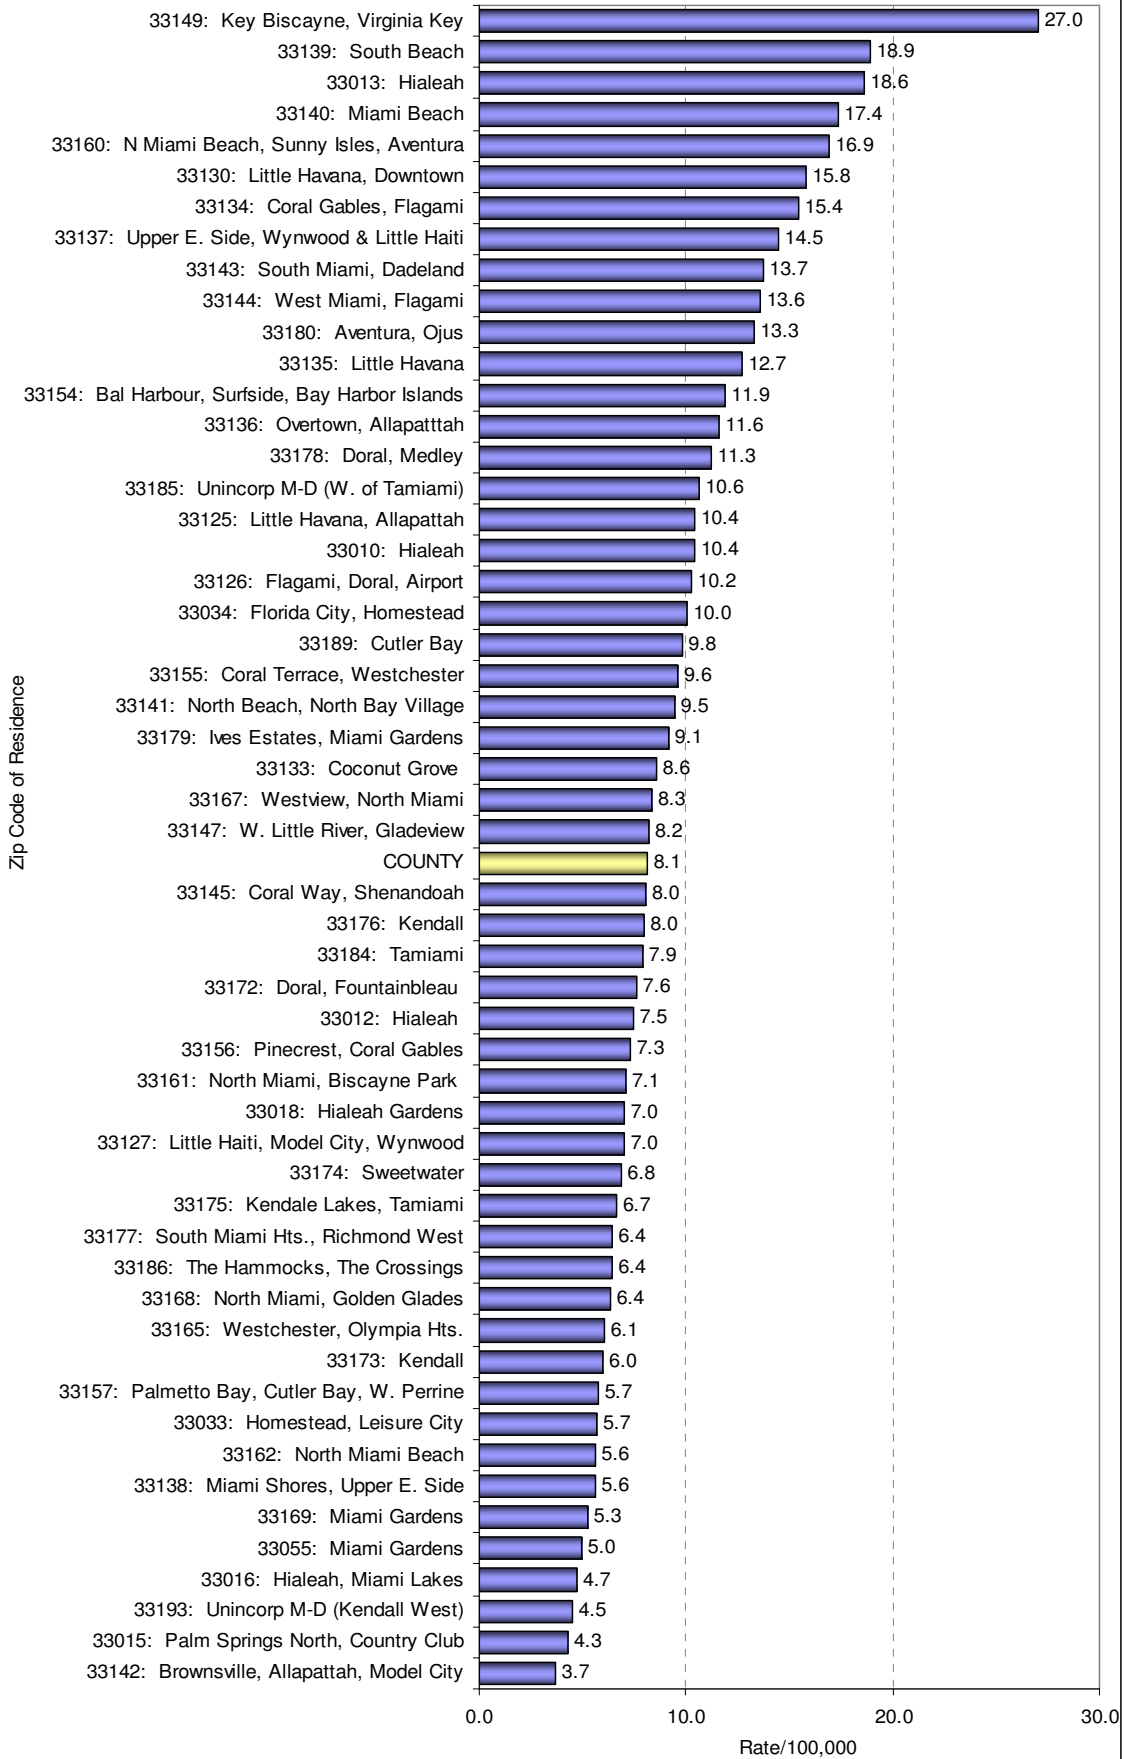

Suicide Rate by Zip Code of Residence 3-Yr Avg Rate/100,000, Miami-Dade Co. , FL 2003-2005

Suicide Rates by Zip Code of Residence, 2004-2006

Communities within Zip Code	2004 deaths	2005 deaths	2006 deaths	2004-06 Avg Rate/100,000	Rank
33149: Key Biscayne, Virginia Key	3	3	3	27.0	1
33139: South Beach	11	6	5	18.9	2
33013: Hialeah	7	6	6	18.6	3
33140: Miami Beach	6	3	2	17.4	4
33160: N Miami Beach, Sunny Isles, Aventura	10	7	1	16.9	5
33130: Little Havana, Downtown	3	3	4	15.8	6
33134: Coral Gables, Flagami	1	5	10	15.4	7
33137: Upper E. Side, Wynwood & Little Haiti	3	3	2	14.5	8
33143: South Miami, Dadeland	3	6	4	13.7	9
33144: West Miami, Flagami	4	3	3	13.6	10
33180: Aventura, Ojus	5	3	2	13.3	11
33135: Little Havana	3	4	7	12.7	11
33154: Bal Harbour, Surfside, Bay Harbor Island	1	3	1	11.9	13
33136: Overtown, Allapattah	3	1	1	11.6	14
33178: Doral, Medley	2	2	5	11.3	15
33185: Unincorp M-D (W. of Tamiami)	3	1	1	10.6	16
33125: Little Havana, Allapattah	5	6	5	10.4	17
33010: Hialeah	1	8	6	10.4	18
33126: Flagami, Doral, Airport	5	4	6	10.2	18
33034: Florida City, Homestead	1	4	0	10.0	20
33189: Cutler Bay	3	2	2	9.8	20
33155: Coral Terrace, Westchester	2	3	8	9.6	22
33141: North Beach, North Bay Village	3	4	4	9.5	22
33179: Ives Estates, Miami Gardens	5	3	3	9.1	24
33133: Coconut Grove	4	3	1	8.6	25
33167: Westview, North Miami	2	2	1	8.3	26
33147: W. Little River, Gladeview	5	2	5	8.2	27
COUNTY	195	195	191	8.1	
33145: Coral Way, Shenandoah	4	1	2	8.0	28
33176: Kendall	6	2	4	8.0	29
33184: Tamiami	1	2	2	7.9	29
33172: Doral, Fountainbleau	2	2	6	7.6	30
33012: Hialeah	7	6	4	7.5	31
33156: Pinecrest, Coral Gables	2	3	2	7.3	32
33161: North Miami, Biscayne Park	5	4	3	7.1	33
33018: Hialeah Gardens	3	3	3	7.0	33
33127: Little Haiti, Model City, Wynwood	1	3	2	7.0	35
33174: Sweetwater	3	1	2	6.8	36
33175: Kendale Lakes, Tamiami	1	6	4	6.7	37
33177: South Miami Hts., Richmond West	3	7	0	6.4	37
33186: The Hammocks, The Crossings	3	3	6	6.4	39
33168: North Miami, Golden Glades	3	1	1	6.4	39
33165: Westchester, Olympia Hts.	5	2	3	6.1	41
33173: Kendall	3	2	2	6.0	42
33157: Palmetto Bay, Cutler Bay, W. Perrine	3	5	3	5.7	43
33033: Homestead, Leisure City	3	0	3	5.7	43
33162: North Miami Beach	1	6	1	5.6	45
33138: Miami Shores, Upper E. Side	1	1	3	5.6	46
33169: Miami Gardens	2	3	1	5.3	46
33055: Miami Gardens	3	2	2	5.0	46
33016: Hialeah, Miami Lakes	4	1	2	4.7	49
33193: Unincorp M-D (Kendall West)	2	1	3	4.5	50
33015: Palm Springs North, Country Club	3	4	0	4.3	51
33142: Brownsville, Allapattah, Model City	1	1	4	3.7	52
33014: Miami Lakes, Hialeah	0	1	2	*	
33030: Homestead	2	2	0	*	
33031: Naranja, Redland	0	1	1	*	
33032: Princeton, S. Allapattah	0	0	1	*	
33035: Homestead	2	1	0	*	
33054: Opa-Locka, Miami Gardens	0	1	1	*	
33056: Miami Gardens, Carol City	1	2	1	*	
33109: Fisher Island	0	0	0	*	
33122: Doral, Unincorp M-D (W. of Airport)	0	0	0	#	
33128: Little Havana, Downtown	0	3	0	*	
33129: Coral Way, Brickell	0	1	1	*	
33131: Downtown	0	1	1	*	
33132: Downtown, Watson Island, Miami Port	1	1	0	*	
33146: Coral Gables, UM	1	0	0	*	
33150: Pinewood, Little Haiti, Model City	1	2	1	*	
33158: Palmetto Bay	0	0	0	*	
33166: Miami Springs, Medley	1	1	2	*	
33170: Goulds, Silver Palm	1	0	1	*	
33181: North Miami, Golden Shores	0	0	2	*	
33182: Unincorp M-D (W. of Doral)	0	1	0	*	
33183: Kendale Lakes	1	0	2	*	
33187: Aladdin City, Unincorp M-D	1	1	2	*	
33190: Cutler Bay	1	1	1	*	
33192: Unincorp M-D (W. of Tamiami)	0	0	0	#	
33194: Unincorp M-D (W. of Tamiami)	0	0	0	#	
33196: The Hammocks, Country Walk	0	1	3	*	
Unknown	3	2	3		

* Rates not calculated for zip codes that experienced fewer than 5 deaths over the 3-year period

Population data not available for the three years 2004-2006