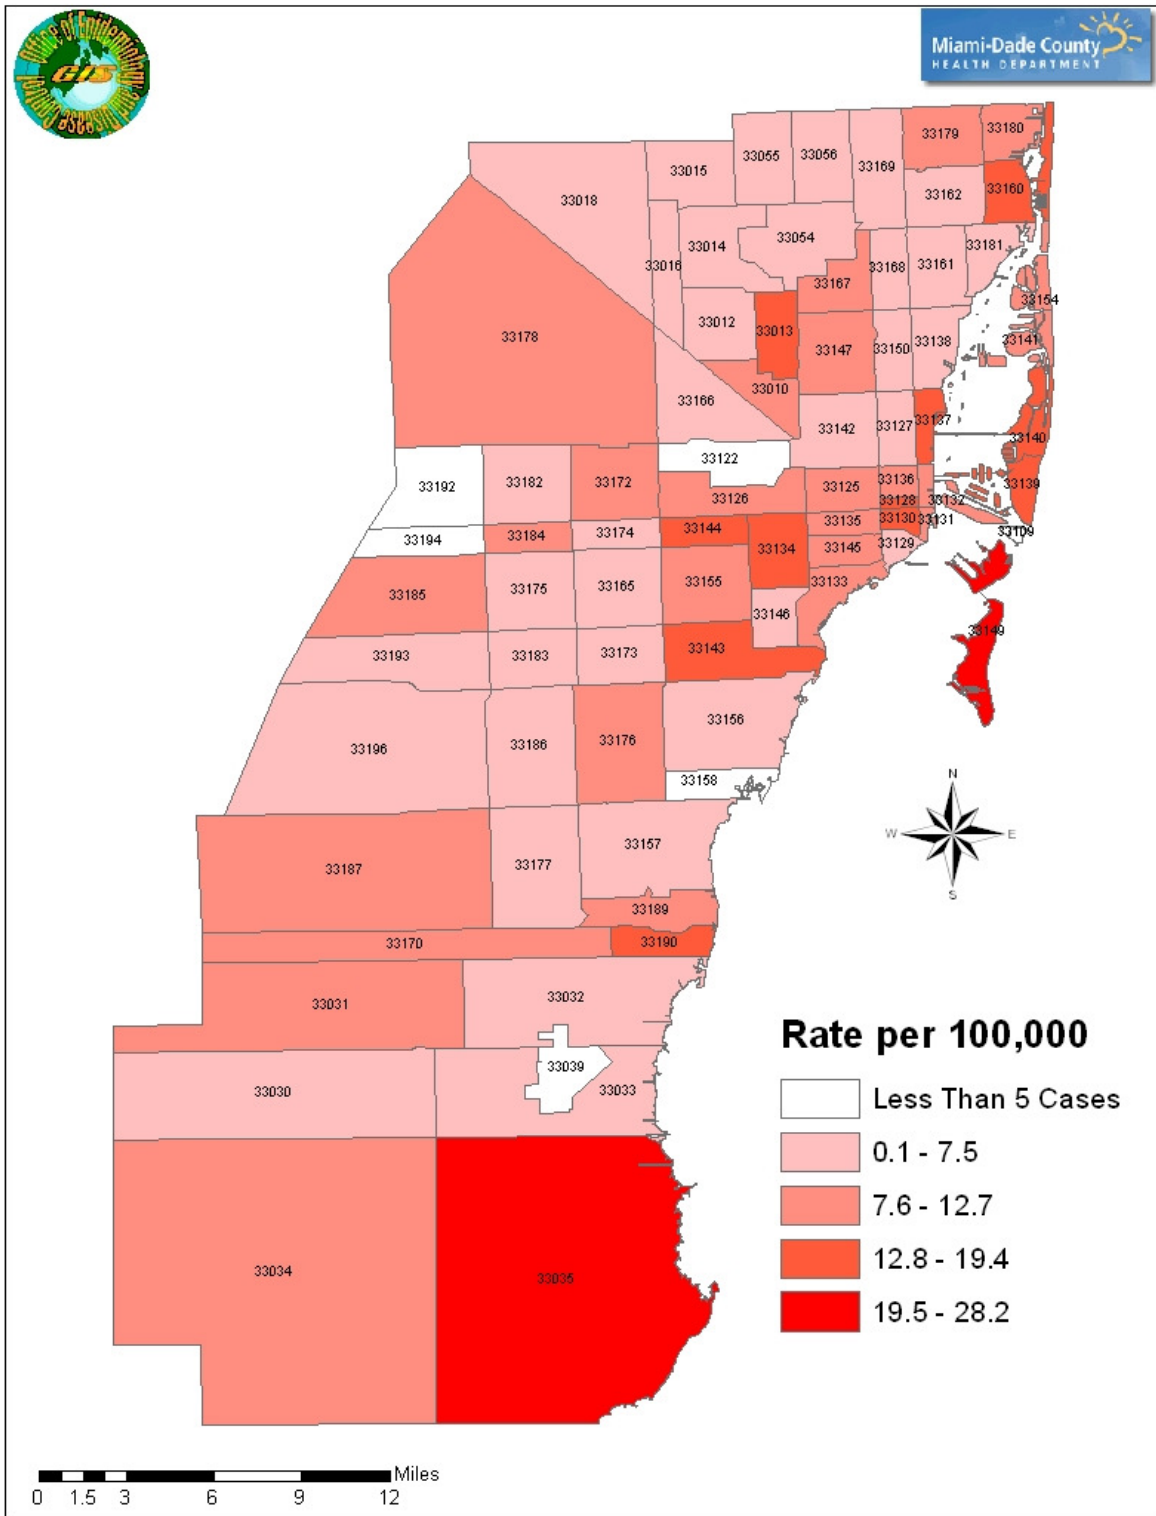

Suicide, 2004-2006

The areas of the county with the highest suicide rates based on a minimum of 5 deaths over the 3-year period 2004-2006 were:

1. The zip code 33149 which represents Key Biscayne.
2. The zip codes 33139 and 33140 which represents South Beach and Miami Beach.
3. The zip code 33013 which represents sections of Hialeah.