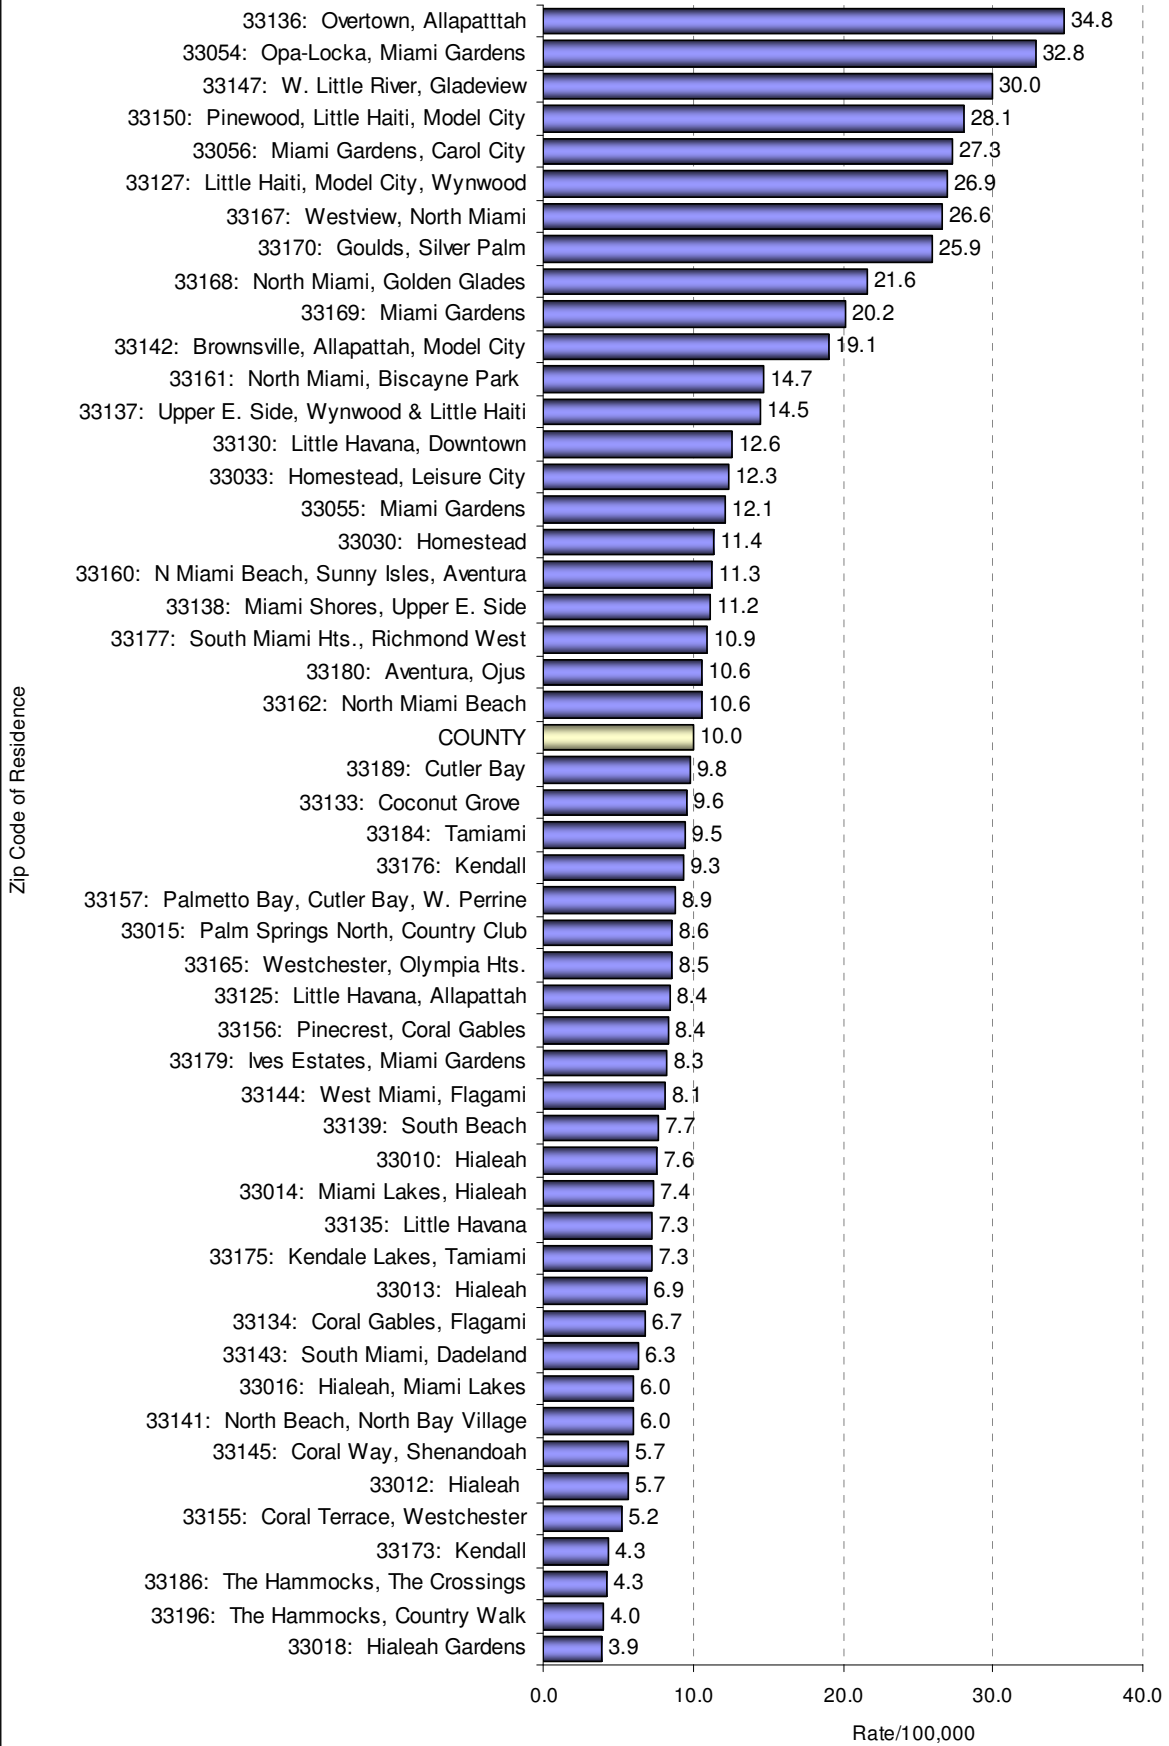

## Firearm Deaths, 2004-2006

The areas of the county with the highest firearm mortality rates based on a minimum of 5 deaths over the 3-year period 2004-2006 were:

1. The zip code 33136 which represents Overtown and sections of Allapattah.
2. The zip codes 33054 and 33056 which represent Opa Locka and sections of Miami Gardens.
3. The zip code 33147 which represents West Little River and Gladeview.
4. The zip codes 33127 and 33150 which represent Little Haiti, Model City and Pinewood.

## Firearm Injury Mortality Rate by Zip Code of Residence 3-Yr Avg Rate/100,000, Miami-Dade Co., FL 2004-2006

\* Rates not calculated for zip codes that experienced fewer than 5 deaths over the 3-year period

# Population data not available for the three years 2004-2006