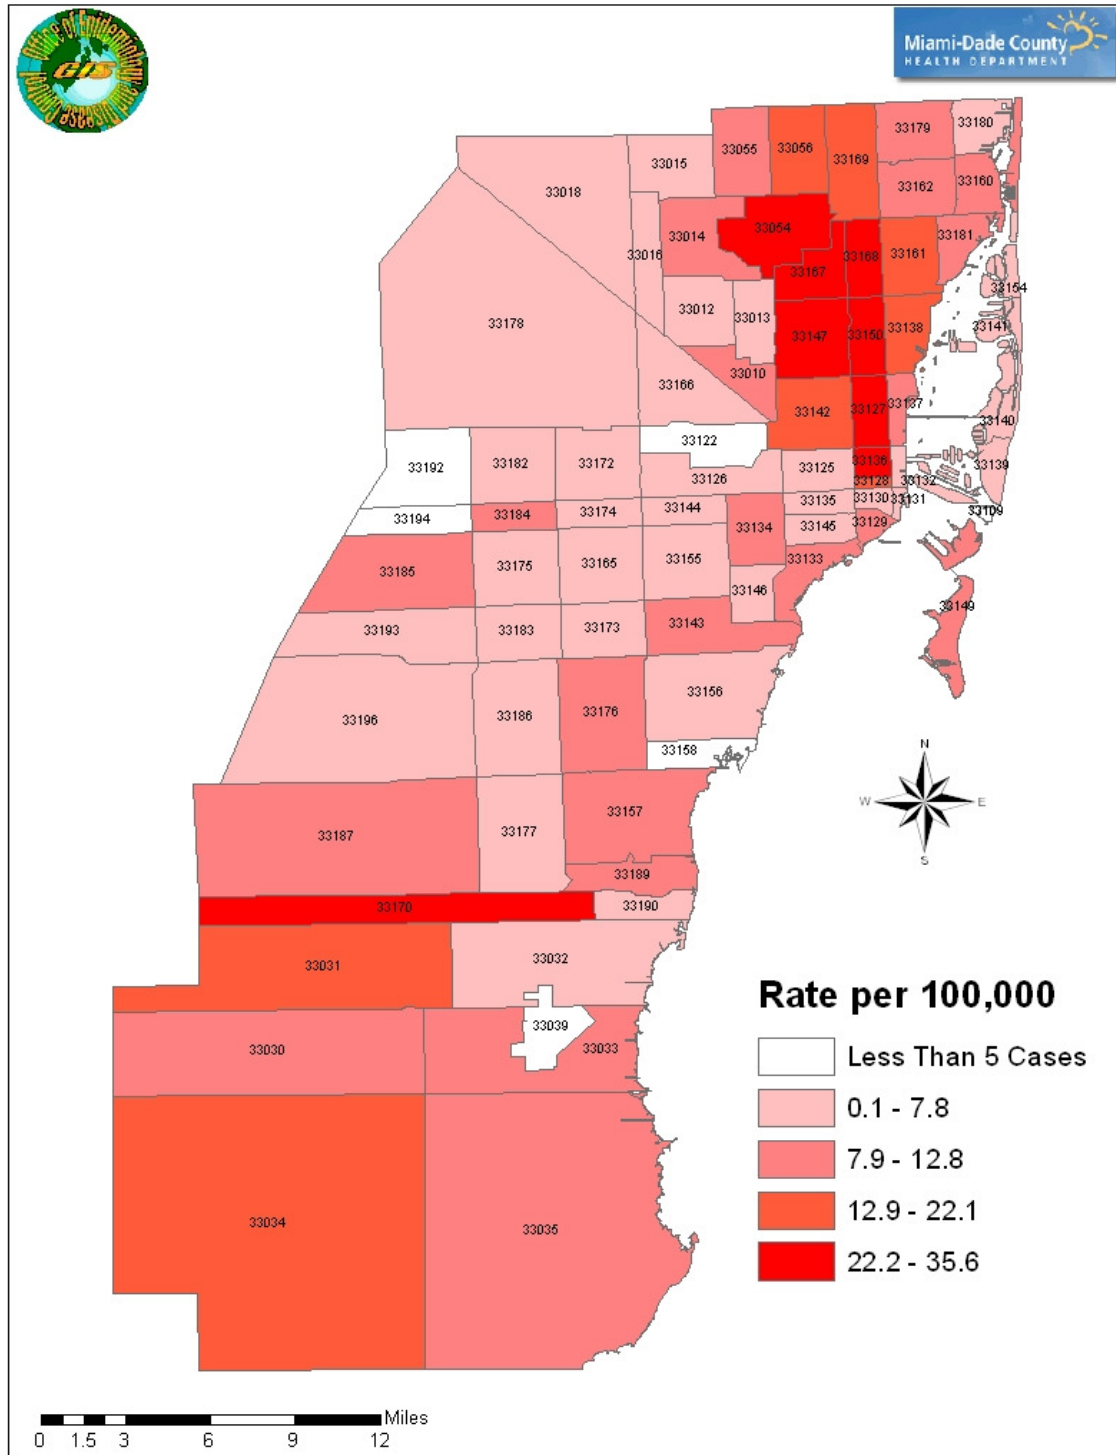

## Firearm Deaths, 2004-2006

The areas of the county with the highest firearm mortality rates based on a minimum of 5 deaths over the 3-year period 2004-2006 were:

1. The zip code 33136 which represents Overtown and sections of Allapattah.
2. The zip codes 33054 and 33056 which represent Opa Locka and sections of Miami Gardens.
3. The zip code 33147 which represents West Little River and Gladeview.
4. The zip codes 33127 and 33150 which represent Little Haiti, Model City and Pinewood.

## Firearm Injury Mortality Rate by Zip Code of Residence 3-Yr Avg Rate/100,000, Miami-Dade Co., FL 2004-2006

\* Rates not calculated for zip codes that experienced fewer than 5 deaths over the 3-year period

# Population data not available for the three years 2004-2006