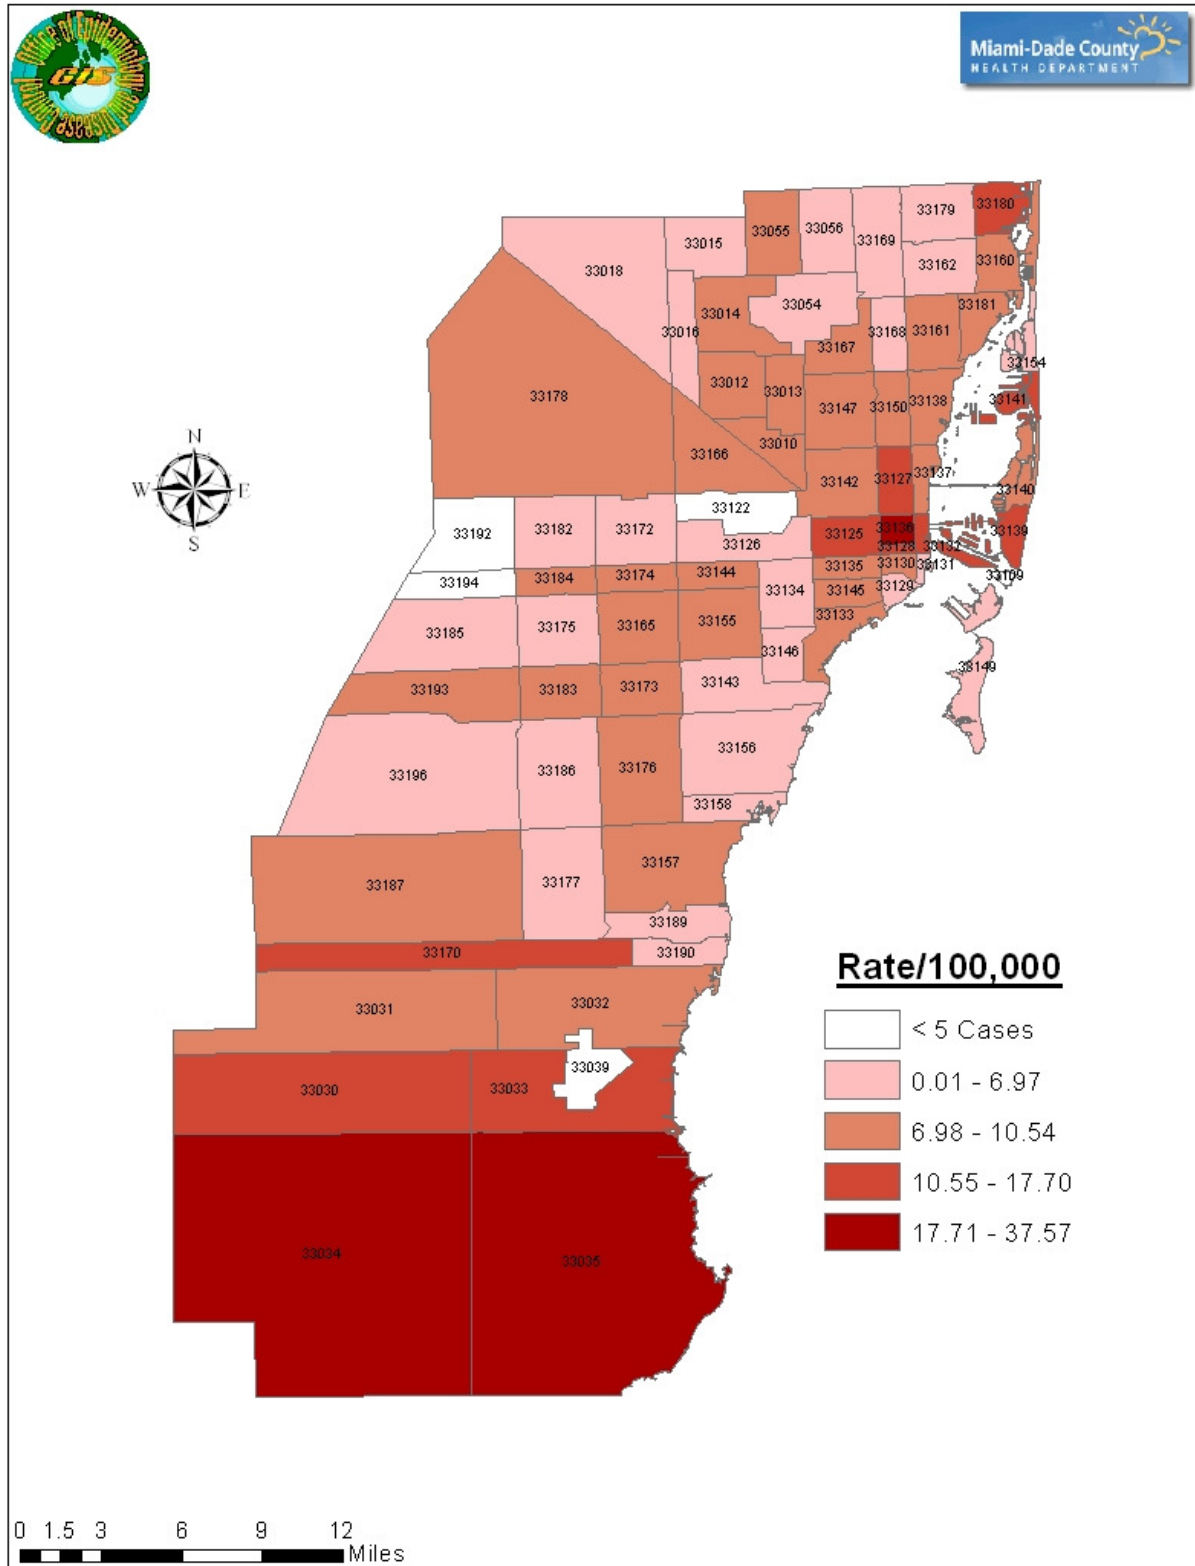

Suicide & Self-Inflicted Injury, 2007-2009 Injury Deaths, Hospitalizations & ED Visits

The areas of the county had the highest suicide/self-inflicted injury rates were:

1. The zip codes 33035, 33034 and 33030 which includes Florida City and parts of Homestead.
2. The zip code 33136 which includes the communities of Overtown and parts of Allapattah.
3. The zip codes 33132 which includes parts of Downtown Miami and the Port of Miami.