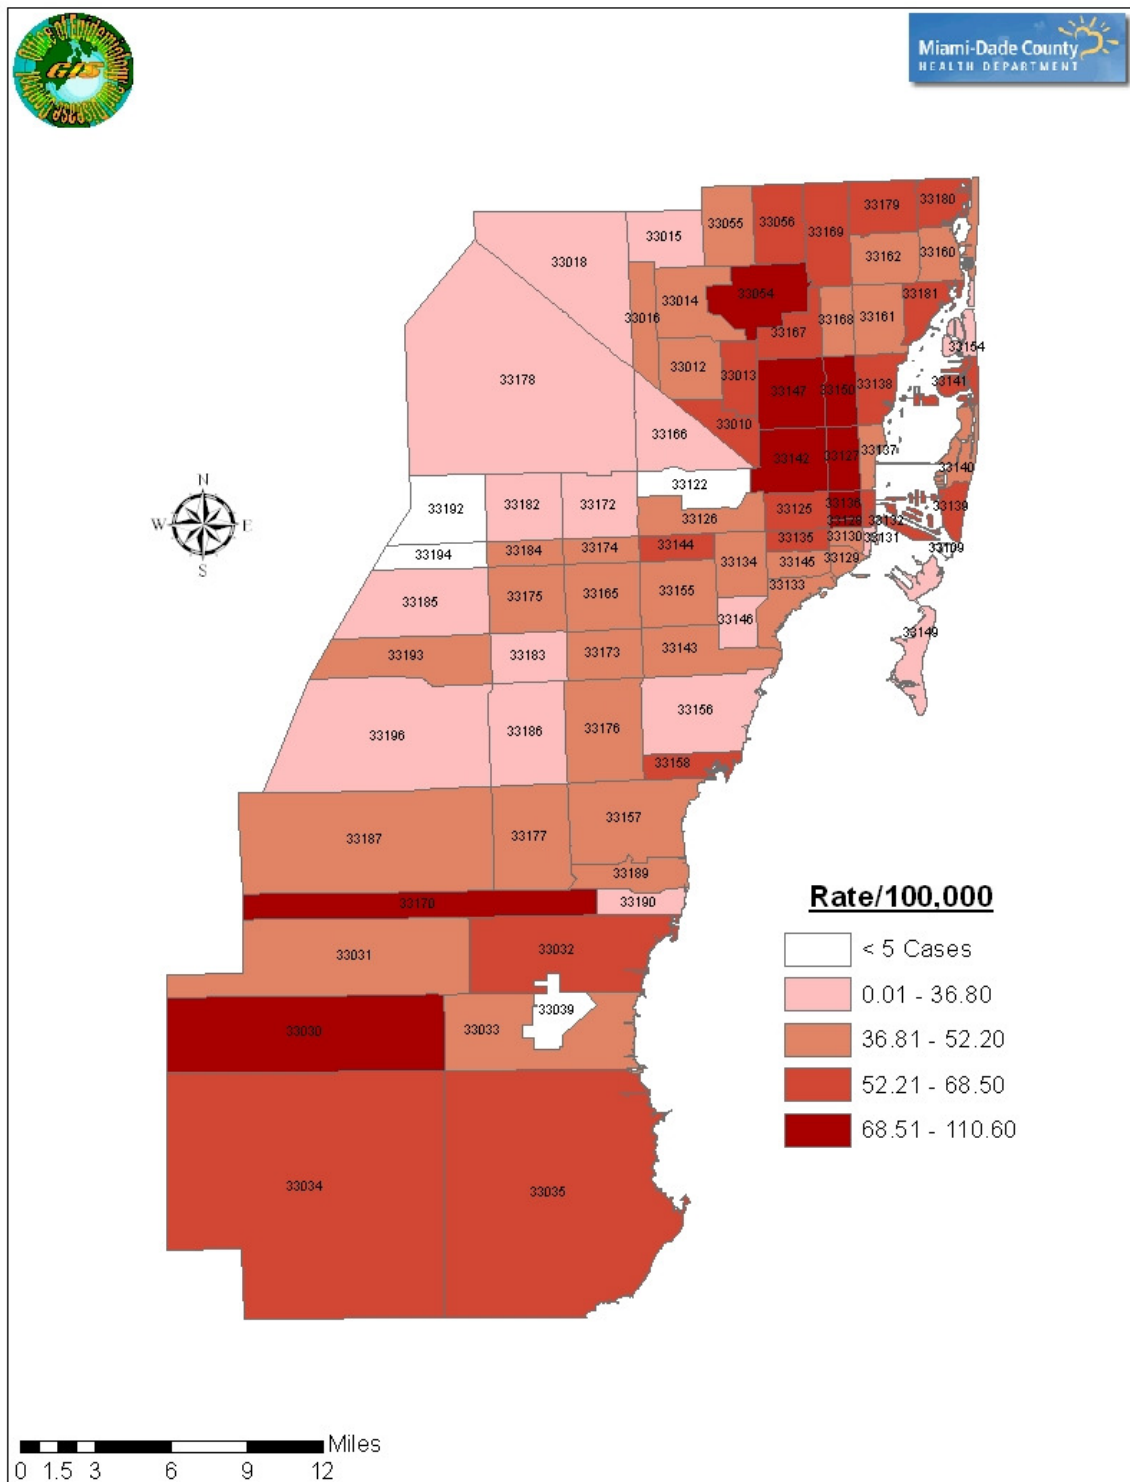

All Cause Injury Mortality, 2007-2009

The areas of the county with the highest all-cause injury mortality rates based on a minimum of 5 injury deaths over the 3-year period 2007-2009 were:

1. The zip code 33136 which represents the communities of Overtown and sections of Allapattah.
2. The zip code 33054 which represents Opa Locka and sections of Miami Gardens.
3. The zip code 33128 which represents sections of Little Havana and Downtown Miami.
4. The 4 adjacent zip codes 33150, 33147, 33142 and 33127 which include the communities of Model City, Little Haiti, Allapattah and West Little River.