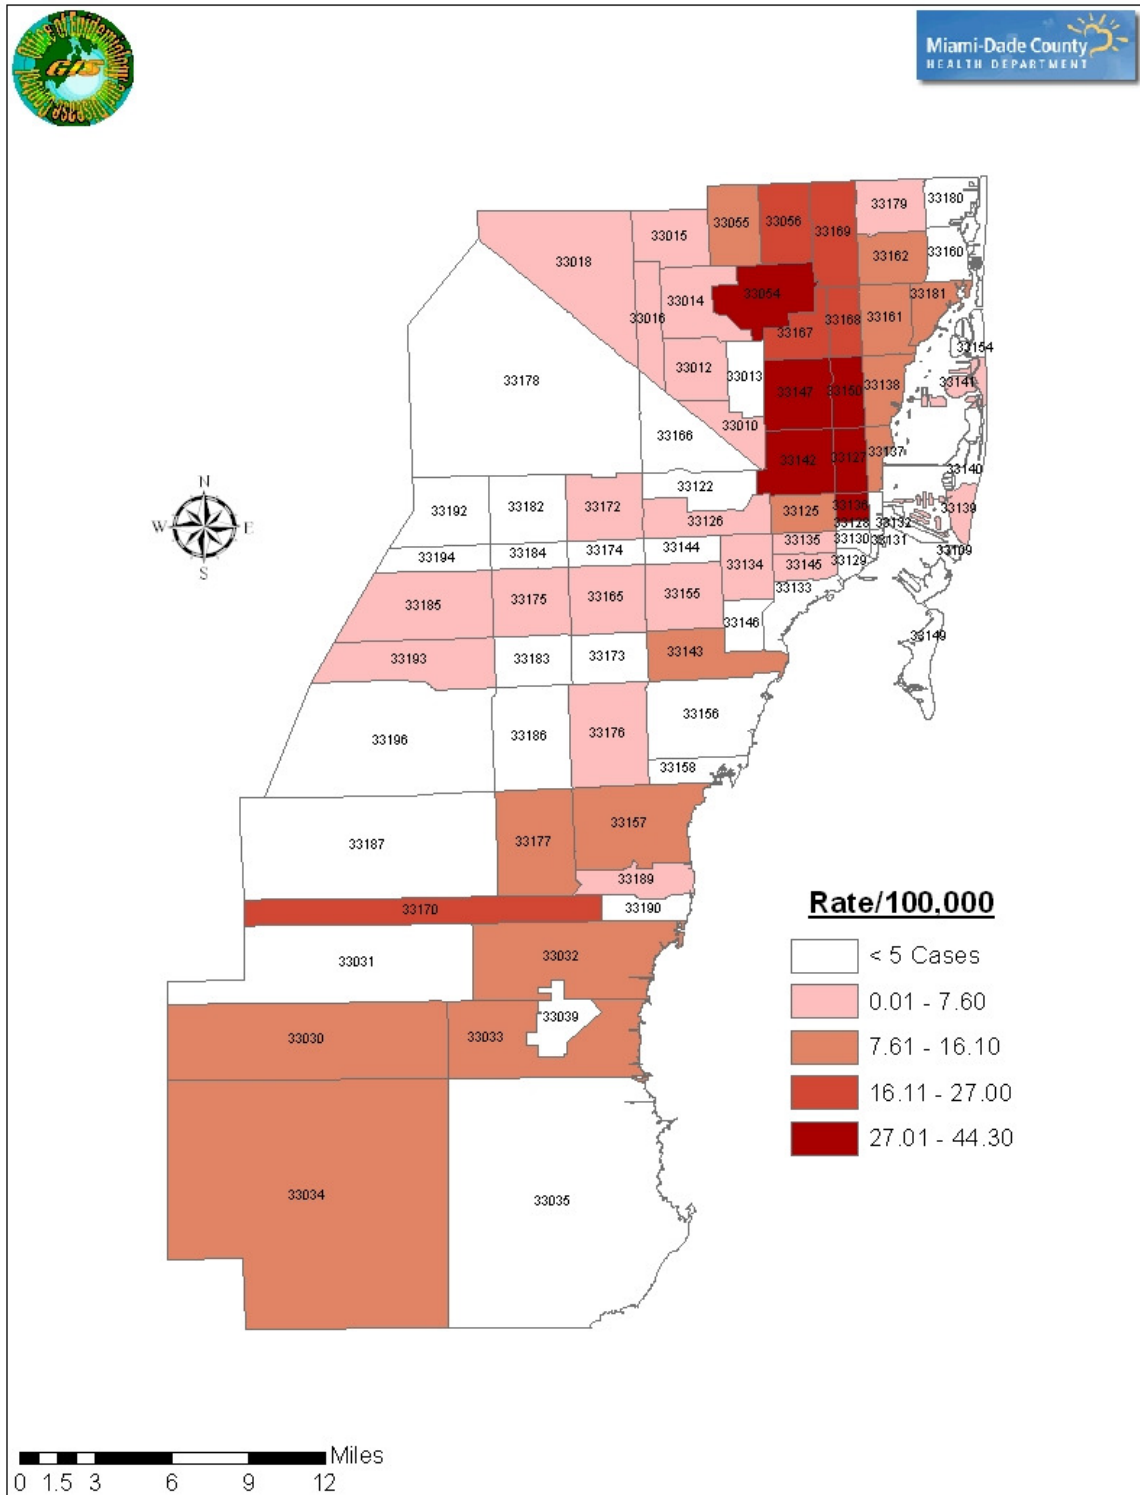

Homicide, 2007-2009

The areas of the county with the highest homicide rates based on a minimum of 5 injury deaths over the 3-year period 2007-2009 were:

1. The zip code 33136 which represents Overtown and sections of Allapattah.
2. The four adjacent zip codes 33127, 33142, 33147, 33150 which include the communities of Model City, Little Haiti, West Little River, Brownsville and Allapattah.
3. The zip code 33054 which represents Opa Locka and sections of Miami Gardens.