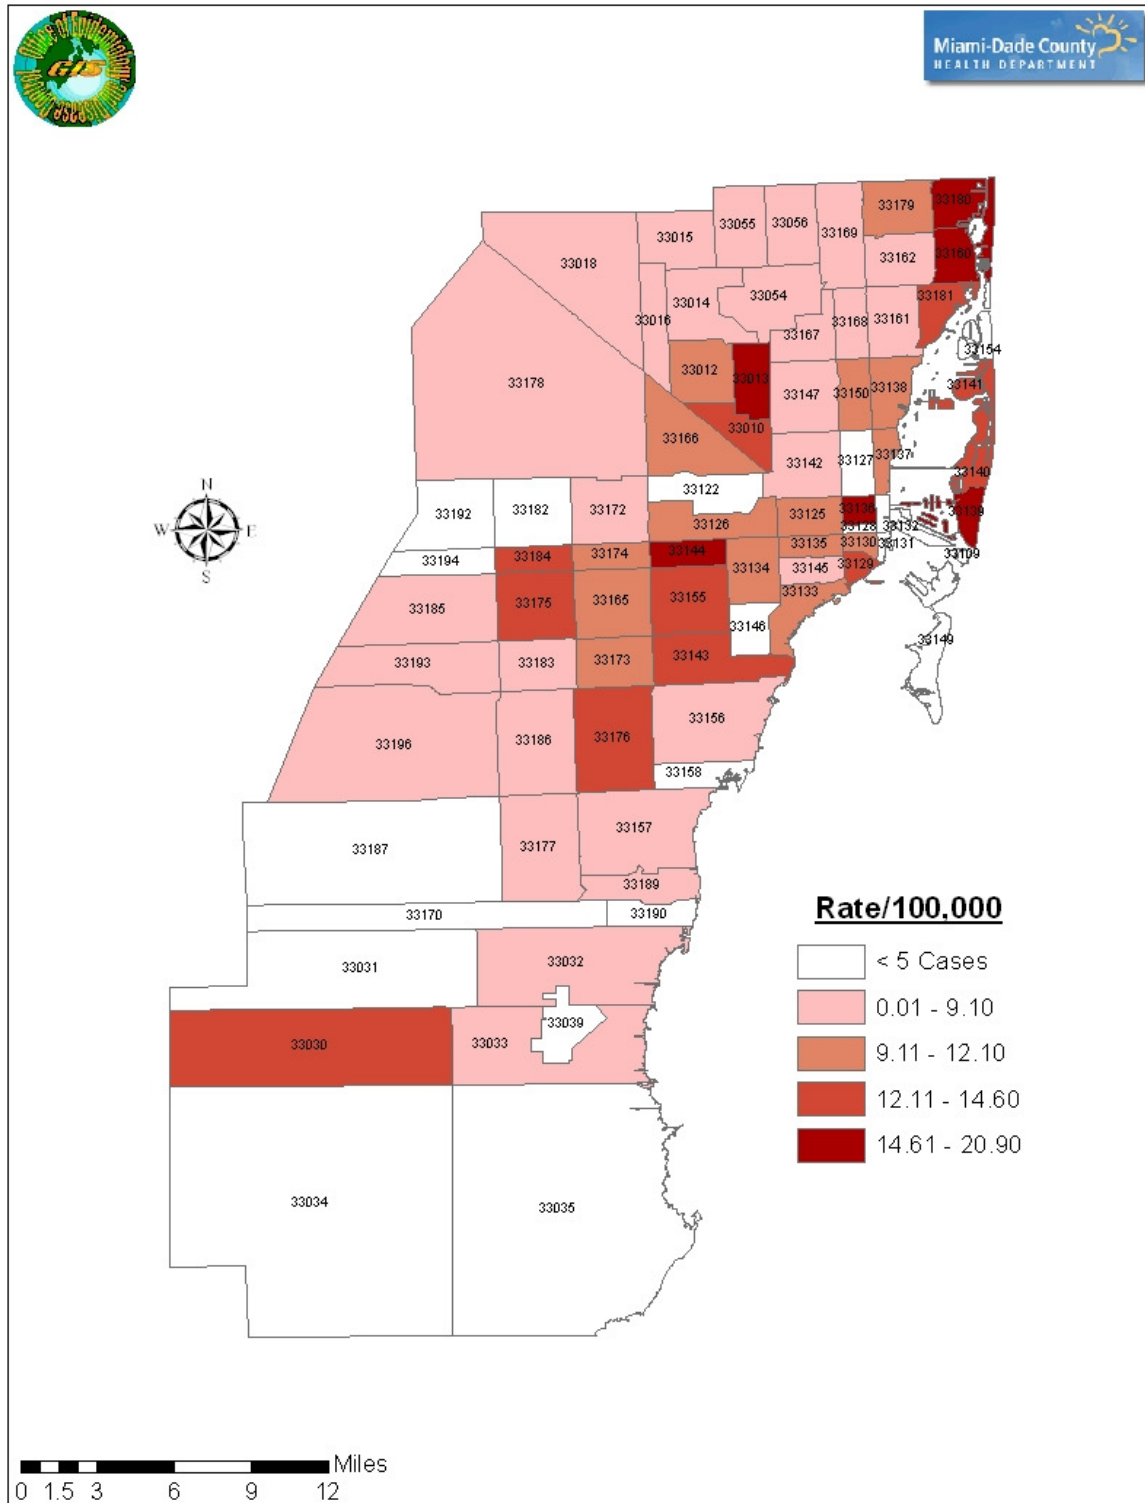

Suicide, 2007-2009

The areas of the county with the highest suicide rates based on a minimum of 5 deaths over the 3-year period 2007-2009 were:

1. The zip code 33180 which represents Aventura.
2. The zip code 33139 which represents South Beach.
3. The zip code 33136 which represents Overtown and sections of Allapattah.
4. The zip code 33013 which represents sections of Hialeah.