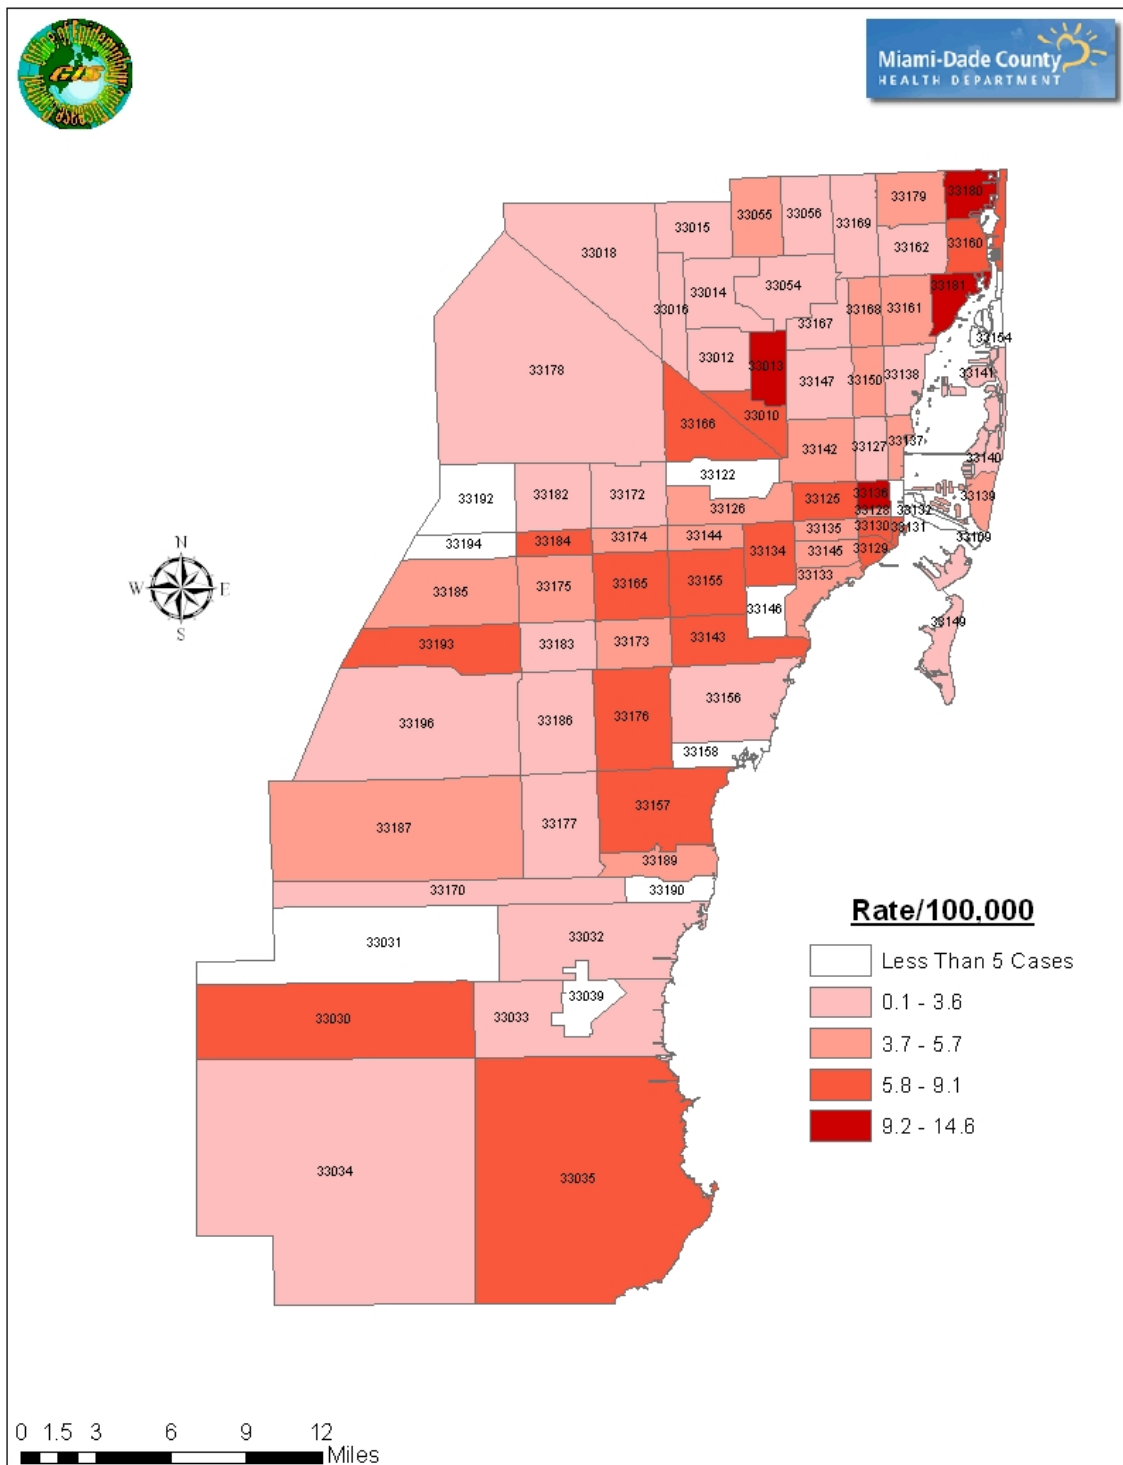

## Firearm Suicide Rates, 2007-2009

The areas of the county with the highest firearm suicide rates based on a minimum of 5 deaths over the 3-year period 2007-2009 were:

1. The zip code 33181 (8 suicides) which represents sections of North Miami and Golden Shores.
2. The zip code 33136 (5 suicides) which represents Overtown and sections of Allapattah.
3. The zip code 33013 (10 suicides) which represents sections of Hialeah.
4. The zip code 33180 (8 suicides) which represents Aventura and Ojus.