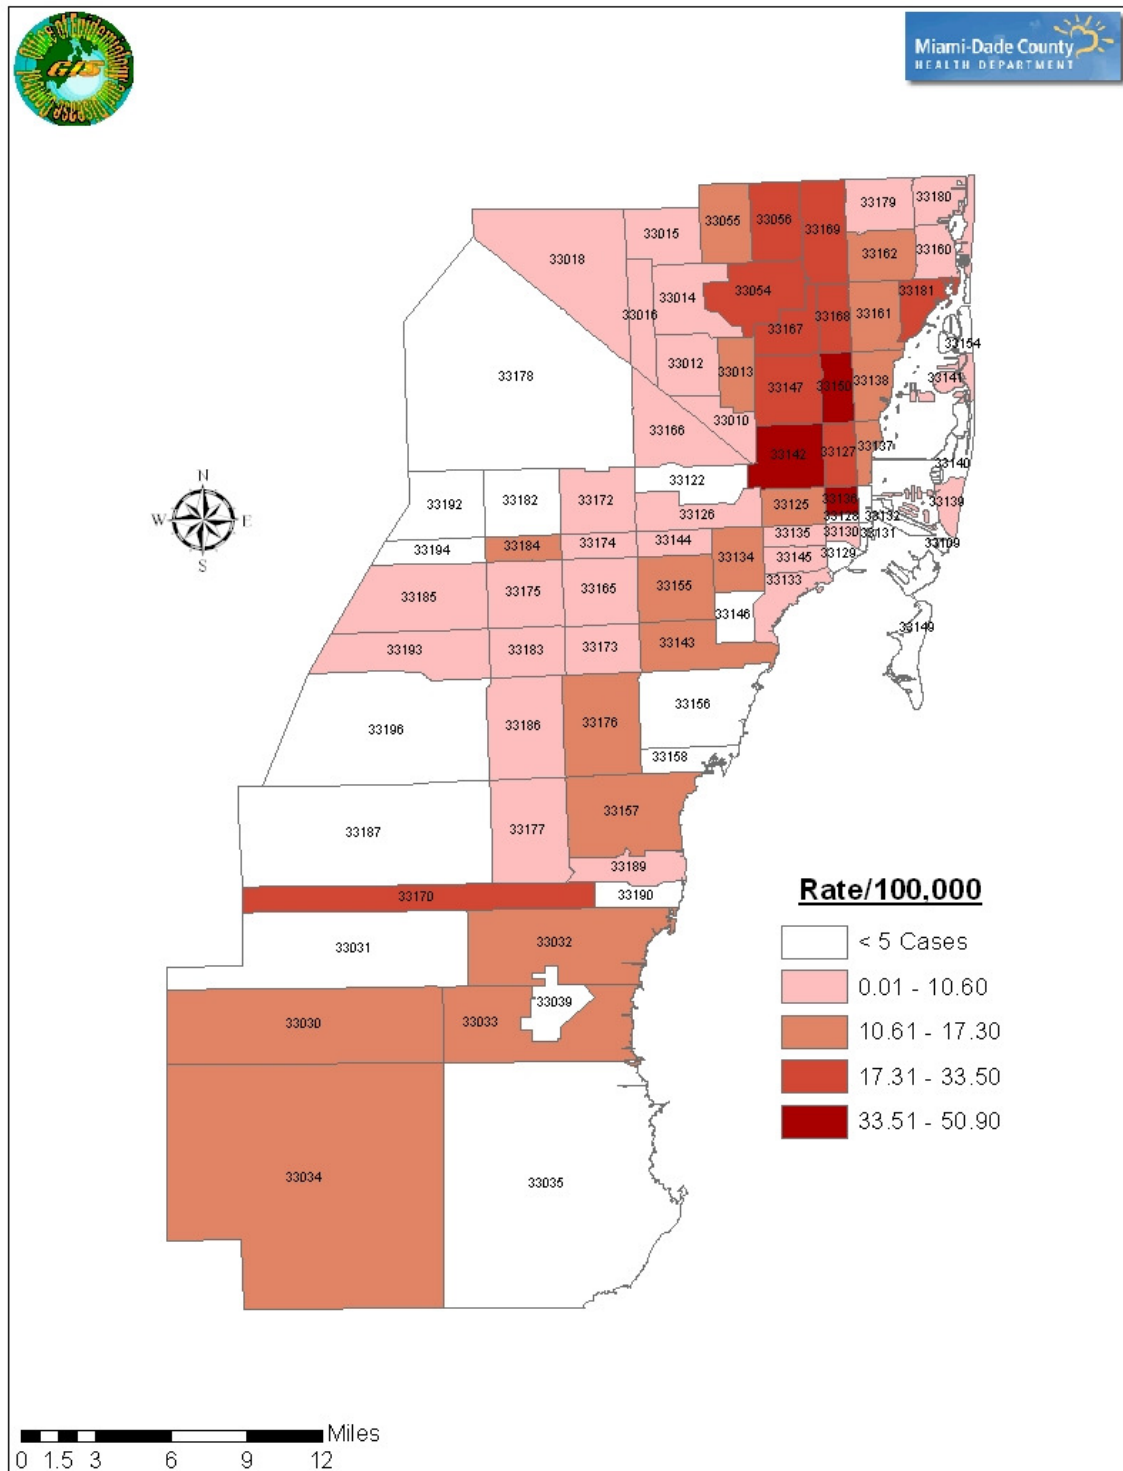

## Firearm Deaths, 2007-2009

The areas of the county with the highest firearm mortality rates based on a minimum of 5 deaths over the 3-year period 2007-2009 were:

1. The zip code 33136 which represents Overtown and sections of Allapattah.
2. The zip codes 33150 and 33142 which represents Haiti, Model City, Allapattah and Pinewood.
3. The zip codes 33054 which represent Opa Locka and sections of Miami Gardens.

33174: Sweetwater	3	3	1	8.0
33145: Coral Way, Shenandoah	2	3	2	7.7
33014: Miami Lakes, Hialeah	1	4	4	7.6
33130: Little Havana, Downtown	1	2	2	7.1
33175: Kendale Lakes, Tamiami	3	5	4	7.1
33144: West Miami, Flagami	5	0	0	7.0
33012: Hialeah	6	5	4	6.8
33133: Coconut Grove	2	4	0	6.3
33141: North Beach, North Bay Village	4	2	1	6.2
33126: Flagami, Doral, Airport	2	3	4	6.2
33015: Palm Springs North, Country Club	3	2	6	6.0
33018: Hialeah Gardens	5	2	1	6.0
33016: Hialeah, Miami Lakes	0	3	5	5.6
33173: Kendall	1	3	2	5.2
33183: Kendale Lakes	1	2	2	4.3
33172: Doral, Fountainbleau	3	0	2	4.1
33186: The Hammocks, The Crossings	4	1	1	3.0
33109: Fisher Island	0	0	0	*
33122: Doral, Unincorp M-D (W. of Airport)	0	0	0	*
33146: Coral Gables, UM	0	0	0	*
33154: Bal Harbour, Surfside, Bay Harbor Islands	0	0	0	*
33158: Palmetto Bay	0	0	0	*
33192: Unincorp M-D (W. of Tamiami)	0	0	0	*
33035: Homestead	0	0	1	*
33149: Key Biscayne, Virginia Key	0	1	0	*
33182: Unincorp M-D (W. of Doral)	0	0	1	*
33190: Cutler Bay	0	0	1	*
33194: Unincorp M-D (W. of Tamiami)	1	0	0	*
33031: Naranja, Redland	0	1	1	*
33131: Downtown	0	1	1	*
33132: Downtown, Watson Island, Miami Port	0	1	1	*
33196: The Hammocks, Country Walk	0	2	0	*
33128: Little Havana, Downtown	1	1	1	*
33129: Coral Way, Brickell	0	1	2	*
33140: Miami Beach	2	0	1	*
33156: Pinecrest, Coral Gables	1	2	0	*
33187: Aladdin City, Unincorp M-D	0	1	2	*
33178: Doral, Medley	1	2	1	*
Unknown	3	5	6	