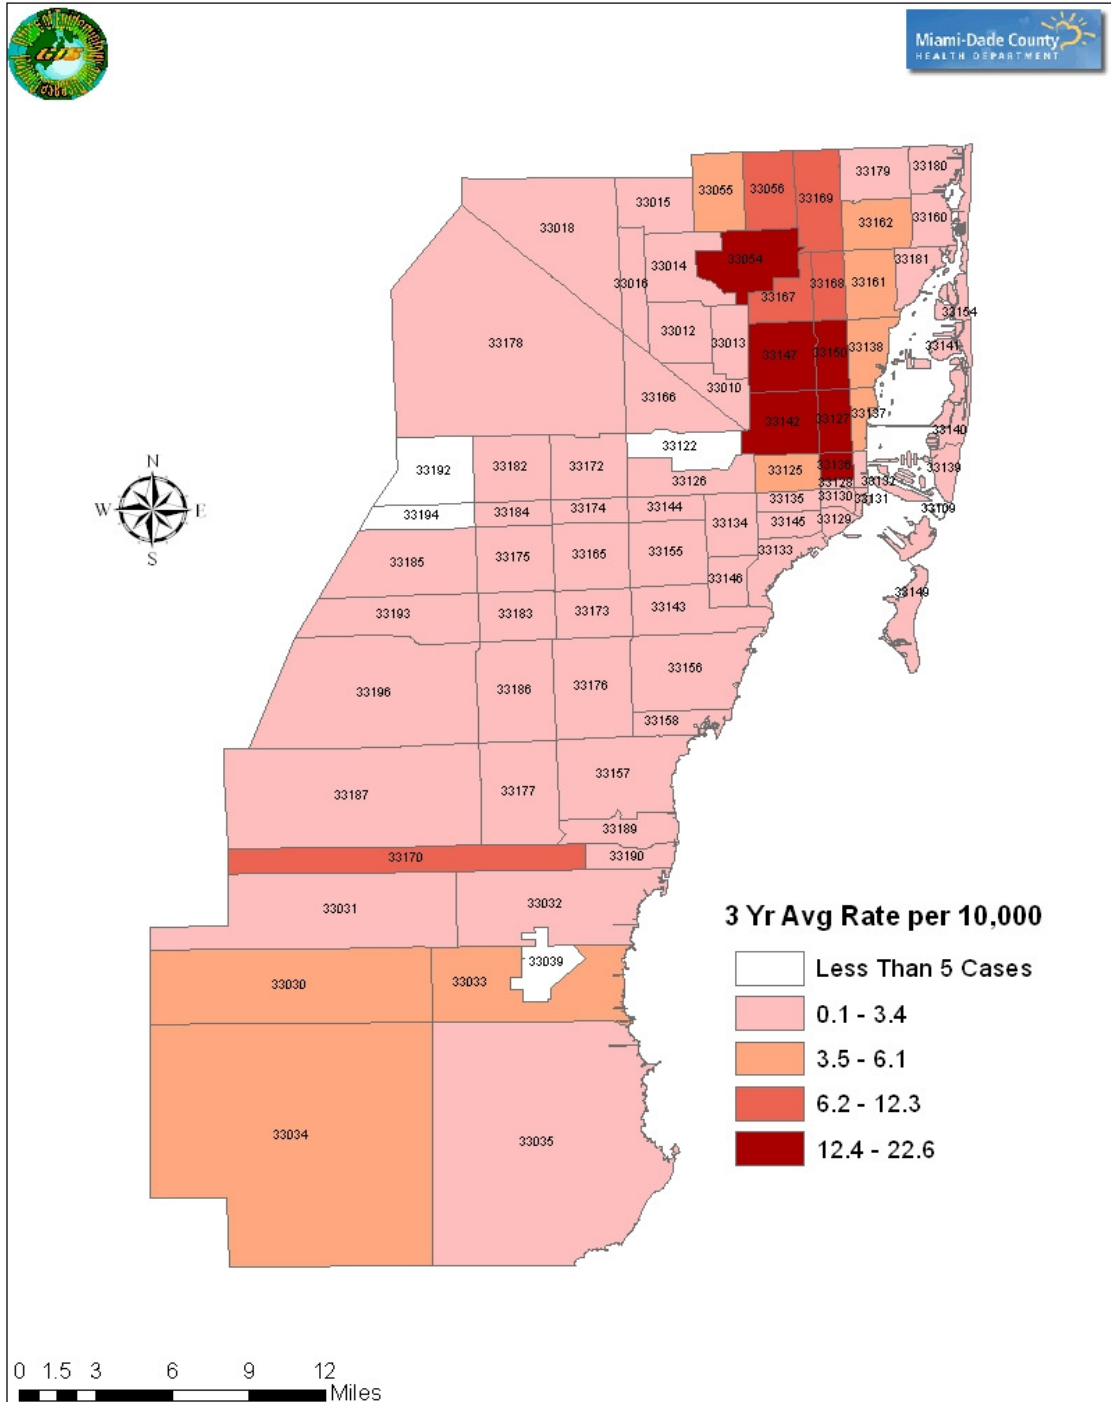

Firearm Injury, 2007-2009 Injury Deaths, Hospitalizations & ED Visits

The areas of the county that had the highest firearm injury rates were:

1. The adjacent zip codes 33150 (El Portal), 33147 (W. Little River), 33142 (Brownsville, Allapattah, Model City) 33127 (Model City, Little Haiti, Wynwood) and 33136 (Overtown, Allapattah).
2. The zip code 33054 which represents Opa-Locka;
3. The zip code 33056 which represents parts of Miami Gardens and Carol City.

Sources: Death Certificates: Office of Vital Statistics, FL Dept. of Health
Hospital Discharge & Emergency Dept. Data: Agency for Health Care Administration

Firearm Injury Rates by Zip Code of Residence, 2007-2009